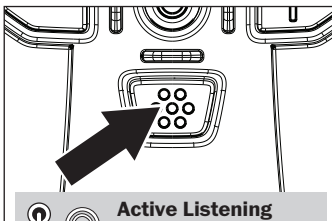

Keep holding down the button until the LED flashes RED/BLUE.

ON - Hold down the button until the LED flashes **BLUE**.

(automatic connection to the paired phone after 1st pairing)

OFF - Press and hold for 4 sec.

Bluetooth volume
Press to adjust volume

Next/Previous track
Press and hold 2 sec. to change track

Play/Pause music

Answer phone calls

Press to play/pause music.

Press to answer/hang-up a phone call.

Active Listening

Press and hold 2 sec. to switch the function On/Off.

Volume

Press to adjust the volume.

Adjustable in 5 steps.

1-2-3-4-5-1-2-3...