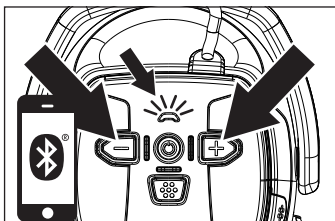

QUICK GUIDE

to Hellberg Xstream Multi-Point

Charging

Charge prior to first use. Plug the charging cable in to the headset, and plug the USB connector in to a USB power source.

ON - Hold down the button until the LED flashes BLUE. (automatic connection to the paired phone after 1st pairing)
OFF - Press and hold for 4 sec.

Pairing*

Press and hold for 2 sec. Keep holding down the buttons until the LED flashes RED/BLUE.

Bluetooth volume
Press to adjust volume
Next/Previous track
Press and hold 2 sec. to change track

*The first paired unit is temporarily disconnected during pairing with the second unit, reactivate connection in phone no 1 BT menu.