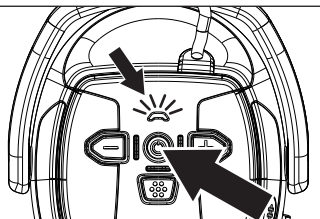

QUICK GUIDE

to Hellberg Xstream Multi-Point

Charging

Charge prior to first use. Plug the charging cable in to the headset, and plug the USB connector in to a USB power source.

ON - Hold down the button until the LED flashes BLUE. (automatic connection to the paired phone after 1st pairing)
OFF - Press and hold for 4 sec.