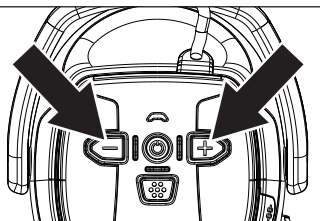

Bluetooth volume
Press to adjust volume
Next/Previous track
Press and hold 2 sec. to change track

*The first paired unit is temporarily disconnected during pairing with the second unit, reactivate connection in phone no 1 BT menu.