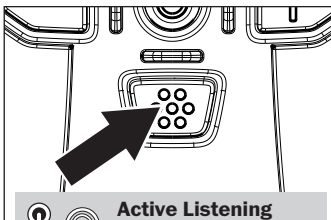

Pairing*

Press and hold for 2 sec. Keep holding down the buttons until the LED flashes RED/BLUE.

Bluetooth volume
Press to adjust volume
Next/Previous track
Press and hold 2 sec. to change track

*The first paired unit is temporarily disconnected during pairing with the second unit, reactivate connection in phone no 1 BT menu.

Play/Pause music Answer phone calls

Press to play/pause music.
Press to answer/hang-up a phone call.

Active Listening

Press and hold 2 sec. to switch the function On/Off.

Volume

Press to adjust the volume. Adjustable in 5 steps. 1-2-3-4-5-1-2-3...