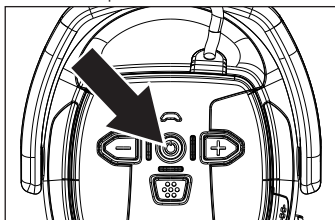

Play/Pause music Answer phone calls

Press to play/pause music.
Press to answer/hang-up a phone call.