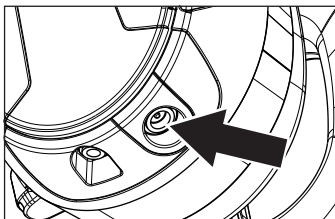

QUICK GUIDE

to Hellberg Xstream Multi-Point

Charging

Charge prior to first use. Plug the charging cable in to the headset, and plug the USB connector in to a USB power source.

ON - Hold down the button until the LED flashes BLUE. (automatic connection to the paired phone after 1st pairing)
OFF - Press and hold for 4 sec.