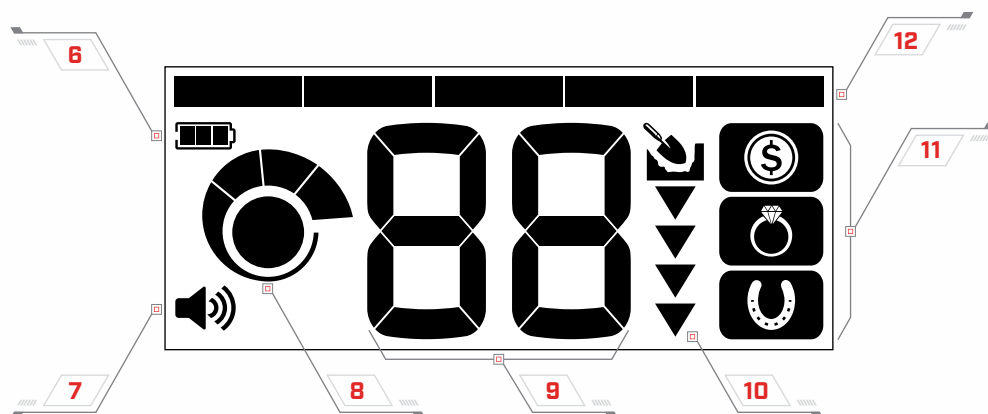

JEWELLERY

Recover precious jewellery no matter where it was lost.

ALL METAL

Detect all metal objects including iron.

CONTROLS

DISPLAY

CONTROLS

- 1 POWER ON/OFF
- 2 VOLUME ADJUST
- 3 SENSITIVITY ADJUST

- 4 SEARCH MODE
- 5 TARGET IDENTIFICATION GUIDE

DISPLAY

- 6 BATTERY LEVEL
- 7 VOLUME LEVEL
- 8 SENSITIVITY LEVEL
- 9 TARGET IDENTIFICATION NUMBER
- 10 DEPTH GAUGE
- 11 SEARCH MODES
- 12 DISCRIMINATION SEGMENTS