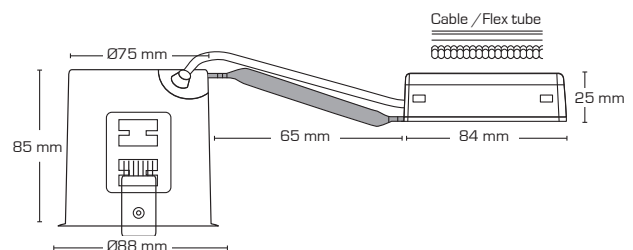

Zeta

Monteringsvejledning / Monteringsanvisning / Montasjeanvisning / Installation instructions /
Installationsanleitung / Asennusohje

We refer to our website www.scan-products.com regarding: products, documentation, approvals, dimmer overview, etc.