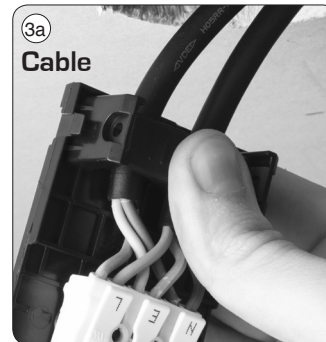

Zeta

Monteringsvejledning / Monteringsanvisning / Montasjeanvisning / Installation instructions /
Installationsanleitung / Asennusohje

We refer to our website www.scan-products.com regarding: products, documentation, approvals, dimmer overview, etc.