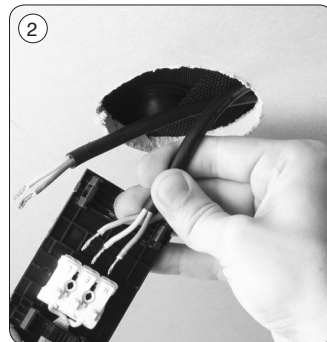

Zeta

Monteringsvejledning / Monteringsanvisning / Montasjeanvisning / Installation instructions /
Installationsanleitung / Asennusohje

We refer to our website www.scan-products.com regarding: products, documentation, approvals, dimmer overview, etc.