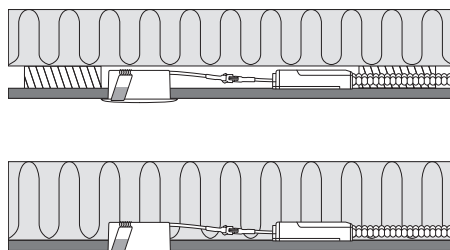

Sabina Low profile - Fixed

Monteringsvejledning / Monteringsanvisning / Montasjeanvisning / Installation instructions /
Installationsanleitung / Asennusohje

We refer to our website www.scan-products.com regarding: products, documentation, approvals, dimmer overview, etc.