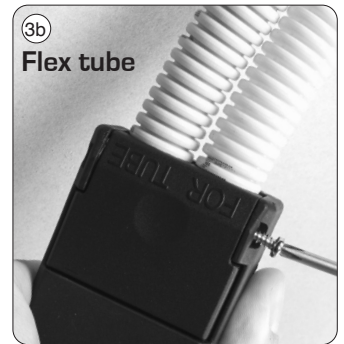

Sabina Low profile - Fixed

Monteringsvejledning / Monteringsanvisning / Montasjeanvisning / Installation instructions /
Installationsanleitung / Asennusohje

We refer to our website www.scan-products.com regarding: products, documentation, approvals, dimmer overview, etc.