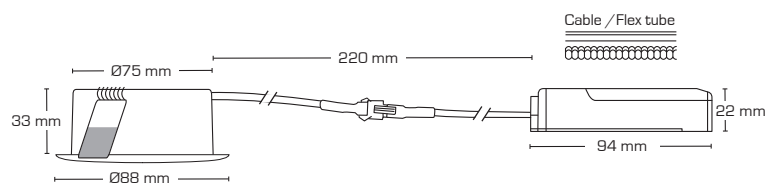

Sabina Low profile - Fixed

Monteringsvejledning / Monteringsanvisning / Montasjeanvisning / Installation instructions /
Installationsanleitung / Asennusohje

We refer to our website www.scan-products.com regarding: products, documentation, approvals, dimmer overview, etc.