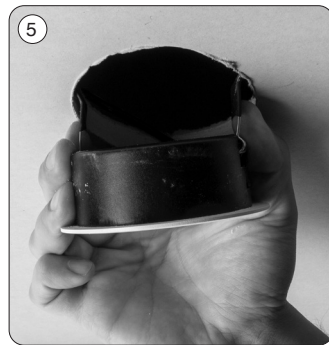

Sabina Low profile - Fixed

Monteringsvejledning / Monteringsanvisning / Montasjeanvisning / Installation instructions /
Installationsanleitung / Asennusohje

We refer to our website www.scan-products.com regarding: products, documentation, approvals, dimmer overview, etc.