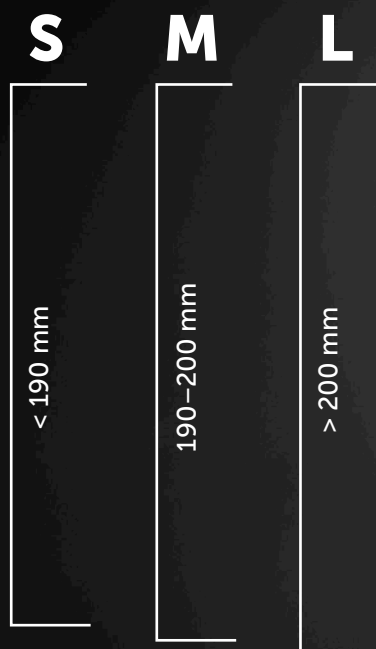

tiki

Breathing Face Protection

Size guide

Size guide for Tiki respirator. For guidance only.

Measure the distance between your upper forehead and the lower edge of your chin.

< 190 mm	Small
190–200 mm	Medium
> 200 mm	Large