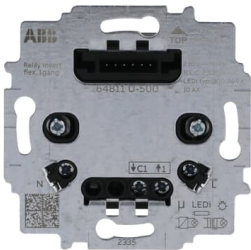

 PRODUCT-DETAILS

64811 U-500

Relay insert 1-gang 230 V

General Information

Extended Product Type:	64811 U-500
Product ID:	2CKA006800A3042
EAN:	4011395294055
Catalog Description:	Relay insert 1-gang 230 V
Long Description:	<p>3 wire connection (neutral conductor required). For switching lighting systems. Operation in 1gang 2way installations via push button input. Operation also possible via conventional push buttons (2020 US-500). Without control unit. For control element flex, 1gang, 64711-500. For control element flex, 1gang, wireless, 62711-WL-500. For control element flex, 2gang, 64721-500. For control element flex, 2gang, wireless, 62721-WL-500. For ABB Comfort switch flex control element 64765-...-500. For ABB Watchdog 180 flex sensors 6476x-...-500 . For ABB Watchdog 180 flex sensors, wireless, 6276x-...-WL--500. For ABB presence detector flex sensors 6475x-...-500. Combinable with extension insert, 64891 U-500.</p>
Display Name:	64811 U-500

Installation

Instructions and Manuals:	2CKA000073B5091 2CKA000073B5092 2CKA000073B5093 2CKA000073B5094
Instructions and Manuals (Part 2):	2CKA000073B5216
Mounting Type:	Flush Mounted
Type of Fastening:	Mounting with Screw Mounting with Claw
Modular Components Included:	Flush Mounted Insert with Mounting Plate