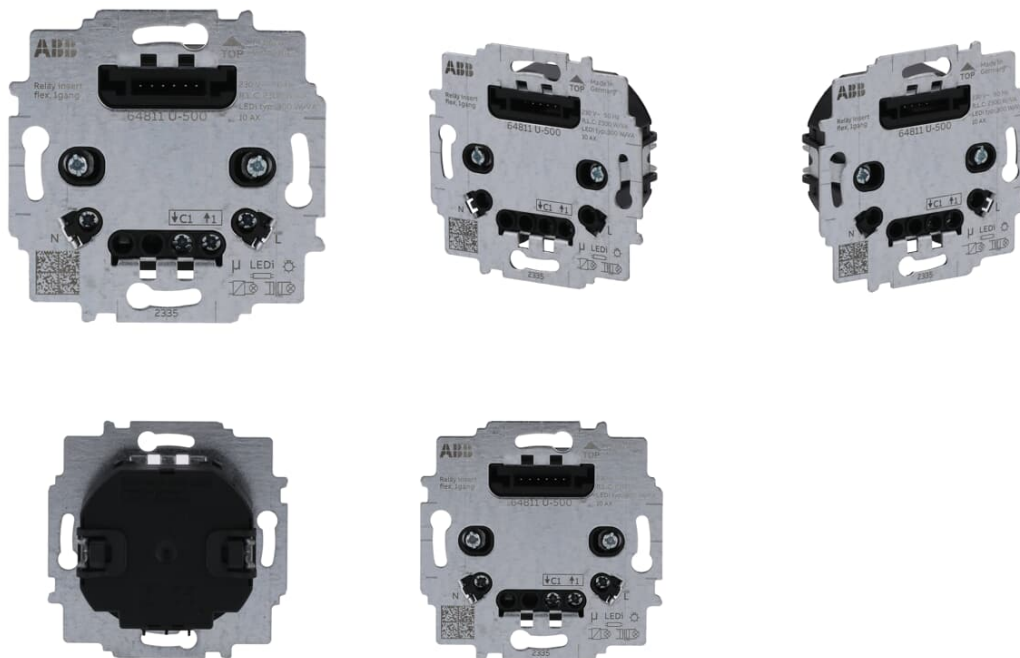

Categories

Products > Low Voltage Products and Systems > Building and Home Automation Solutions > free@home > Lighting Control

Products > Low Voltage Products and Systems > Building and Home Automation Solutions > free@home > Standard Outputs

Products > Low Voltage Products and Systems > Wiring Accessories - Light Switch Ranges > Flush Mounted Inserts > Electronic Inserts

360°