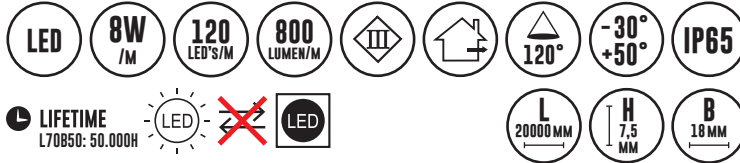

## ART NR: DB-551

EFFEKT POWER	MATERIAL MATERIAL	KELVIN KELVIN	ARMATURFÄRG ARMATURE COLOR	ANSLUTNING CONNECTION	TOTAL LUMEN	USEFUL LUMEN
160W WITH DRIVER	ANTI-UV PVC	4 000K	WHITE	230V	16000LM	770LM/M

CE, ROHS  