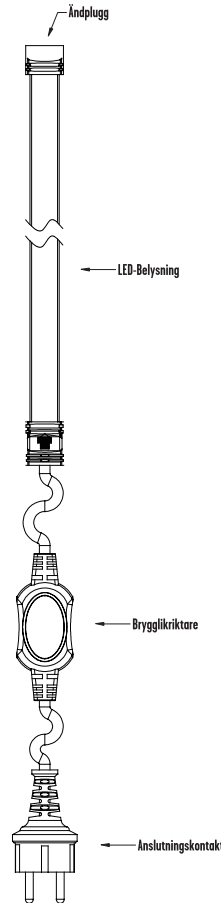

⚠ VARNING!

LED-belysningen får ej vara tänd ihoprullad.

Designlight Scandinavian AB
DB-551

8 kWh/1000h

2019/2015