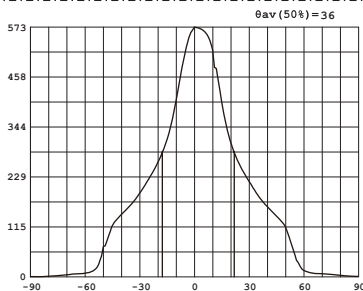

DESIGNLIGHT

SCANDINAVIAN AB

DOWNLIGHT M-PENNY, TILT, 6-PACK

E-NR: 74 751 33

ART NR: MPT-306B

EFFEKT POWER	MATERIAL MATERIAL	KELVIN KELVIN	ARMATURFÄRG ARMATURE COLOR	ANSLUTNING CONNECTION	TOTAL LUMEN	USEFUL LUMEN
6x7,4W WITH DRIVER	ALUMINIUM	3000K	BLACK	230V	6x540LM	6x430LM

CE, ROHS, IP CERTIFIED BY SGS

350 mA LED 6x5,3W LIGHT SOURCE WATT

573 CD

CRI: >90

36°

25°

LIFETIME L70B50: 50.000H

IP44

75MM

H 37 MM

Ø90MM

- INKLUSIVE DRIVDON
- KOPPLINGSBOX FÖR FLEXRÖR
- LÅGT INBYGGNADSDJUP

- MONTERING KAN UTFÖRAS DIREKT MOT ISOLERING
- 6-PACK – PRISVÄRD

Avstånd	Belysningsstyrka	Spridnings vinkel 36°	Diam.
0.5m	1450.86lx	2284.31lx	35.88cm
1.0m	362.72lx	571.08lx	71.76cm
1.5m	161.21lx	253.81lx	107.64cm
2.0m	90.68lx	142.77lx	143.52cm
3.0m	40.35lx	63.45lx	215.28cm