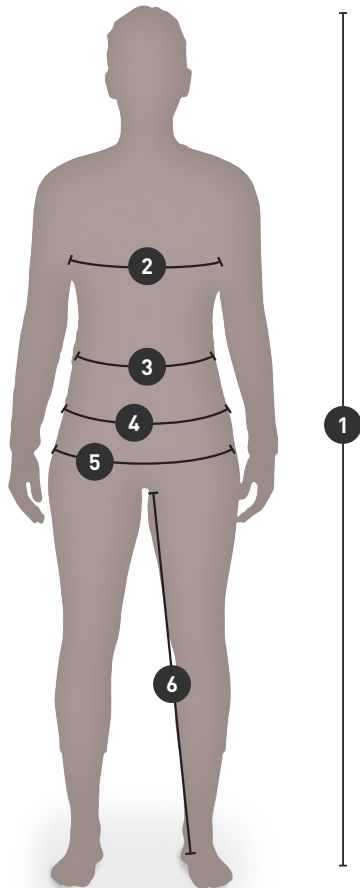

WOMEN / EU REGULAR + TALL (CM)

Sizes	XS	S	M		L		XL		2XL		3XL		4XL		5XL		6XL		
	C34	C36	C38	C40	C42	C44	C46	C48	C50	C52	C54	C56	C58	C60	C62	C64	C66	C68	
Body height	156	160	164	168	170	172	174	174	176	176	178	178	178	178	178	178	178	178	178
Chest	80	84	88	92	96	100	104	108	112	116	120	124	128	132	136	140	144	148	148
Waist[†]	65	68	72	76	80	84	88	93	98	103	108	113	118	123	128	133	138	143	143
Hip	88	92	96	100	104	108	112	116	120	124	128	132	136	140	144	148	152	156	156
Inseam	74	76	78	80	81	82	83	83	84	84	85	85	85	85	85	85	85	85	85
Inseam tall*	79	81	83	85	86	87	88	88	89	89	90	90	90	90	90	90	90	90	90

WOMEN / EU REGULAR + TALL (INCH)

Sizes	XS	S	M		L		XL		2XL		3XL		4XL		5XL		6XL	
	C34	C36	C38	C40	C42	C44	C46	C48	C50	C52	C54	C56	C58	C60	C62	C64	C66	C68
Body height	5'1"	5'3"	5'5"	5'6"	5'7"	5'8"	5'9"	5'9"	5'9"	5'9"	5'10"	5'10"	5'10"	5'10"	5'10"	5'10"	5'10"	5'10"
Chest	31 1/2	33	34 2/3	36 2/9	37 4/5	39 3/8	41	42 1/2	44	45 2/3	47 1/4	48 4/5	50 2/5	52	53 1/2	55 1/9	59 1/2	58 1/4
Waist[†]	25 3/5	26 7/9	28 1/3	30	31 1/2	33	34 2/3	36 3/5	38 4/7	40 5/9	42 1/2	44 1/2	46 1/2	48 3/7	50 2/5	52 1/3	54 1/3	56 2/7
Hip	34 2/3	36 2/9	37 4/5	39 3/8	41	42 1/2	44	45 2/3	47 1/4	48 5/6	50 2/5	52	53 1/2	55 1/8	56 2/3	58 1/4	59 5/6	61 3/7
Inseam	29 1/8	30	30 5/7	31 1/2	31 8/9	32 2/7	32 2/3	32 2/3	33	33	33 1/2	33 1/2	33 1/2	33 1/2	33 1/2	33 1/2	33 1/2	33 1/2
Inseam tall*	31 1/9	31 8/9	32 2/3	33 1/2	33 6/7	34 1/4	34 2/3	34 2/3	35	35	35 3/7	35 3/7	35 3/7	35 3/7	35 3/7	35 3/7	35 3/7	35 3/7

[†]Waist (at belly-button height)

*Most of Helly Hansen Workwear C-sized and D-sized pants can be extended by unpicking a seam at bottom hem

HOW TO MEASURE

1: BODY HEIGHT

2: CHEST

3: WAIST (AT BELLY-BUTTON HEIGHT)

4: WAISTBAND (WHERE YOUR PANTS' WAISTBAND IS PLACED)

5: HIP

6: INSEAM