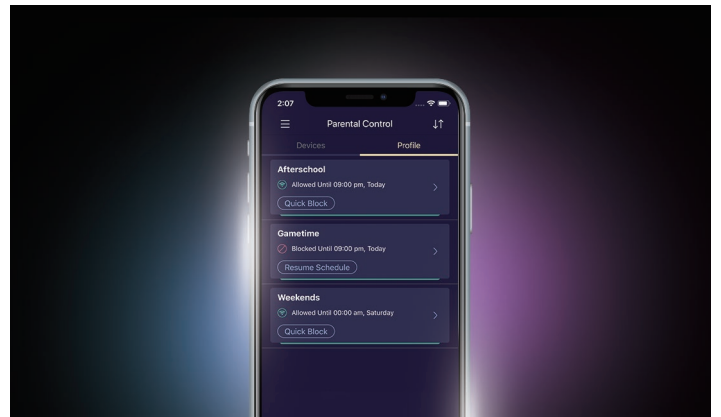

Intuitive accessibility features web interface

The web-based interface enables Armor G1 to easily manage your network on a computer, including configuring accessibility features and monitoring network activities.

Easy to install and manage with Armor app

One Zykel Armor app that does it all, it gives you full control over everything that happens in your connected devices, anytime and anywhere!

Reliable and secure OpenVPN connection

No matter you're working as SOHO at home, need a safer way on data and storage access, or connecting WiFi networks that aren't your own out and about, Armor with OpenVPN can guard your private network and let you access online services, allowing you to enjoy the full range of the streaming.

Keeping the Internet safe for children

Set Internet limitation for your child with our user-friendly app which includes parental control features. Ensure that your children are following their productivity and sleep schedule without constantly monitoring them. Support intervals in schedule settings and timer based with device blocking.