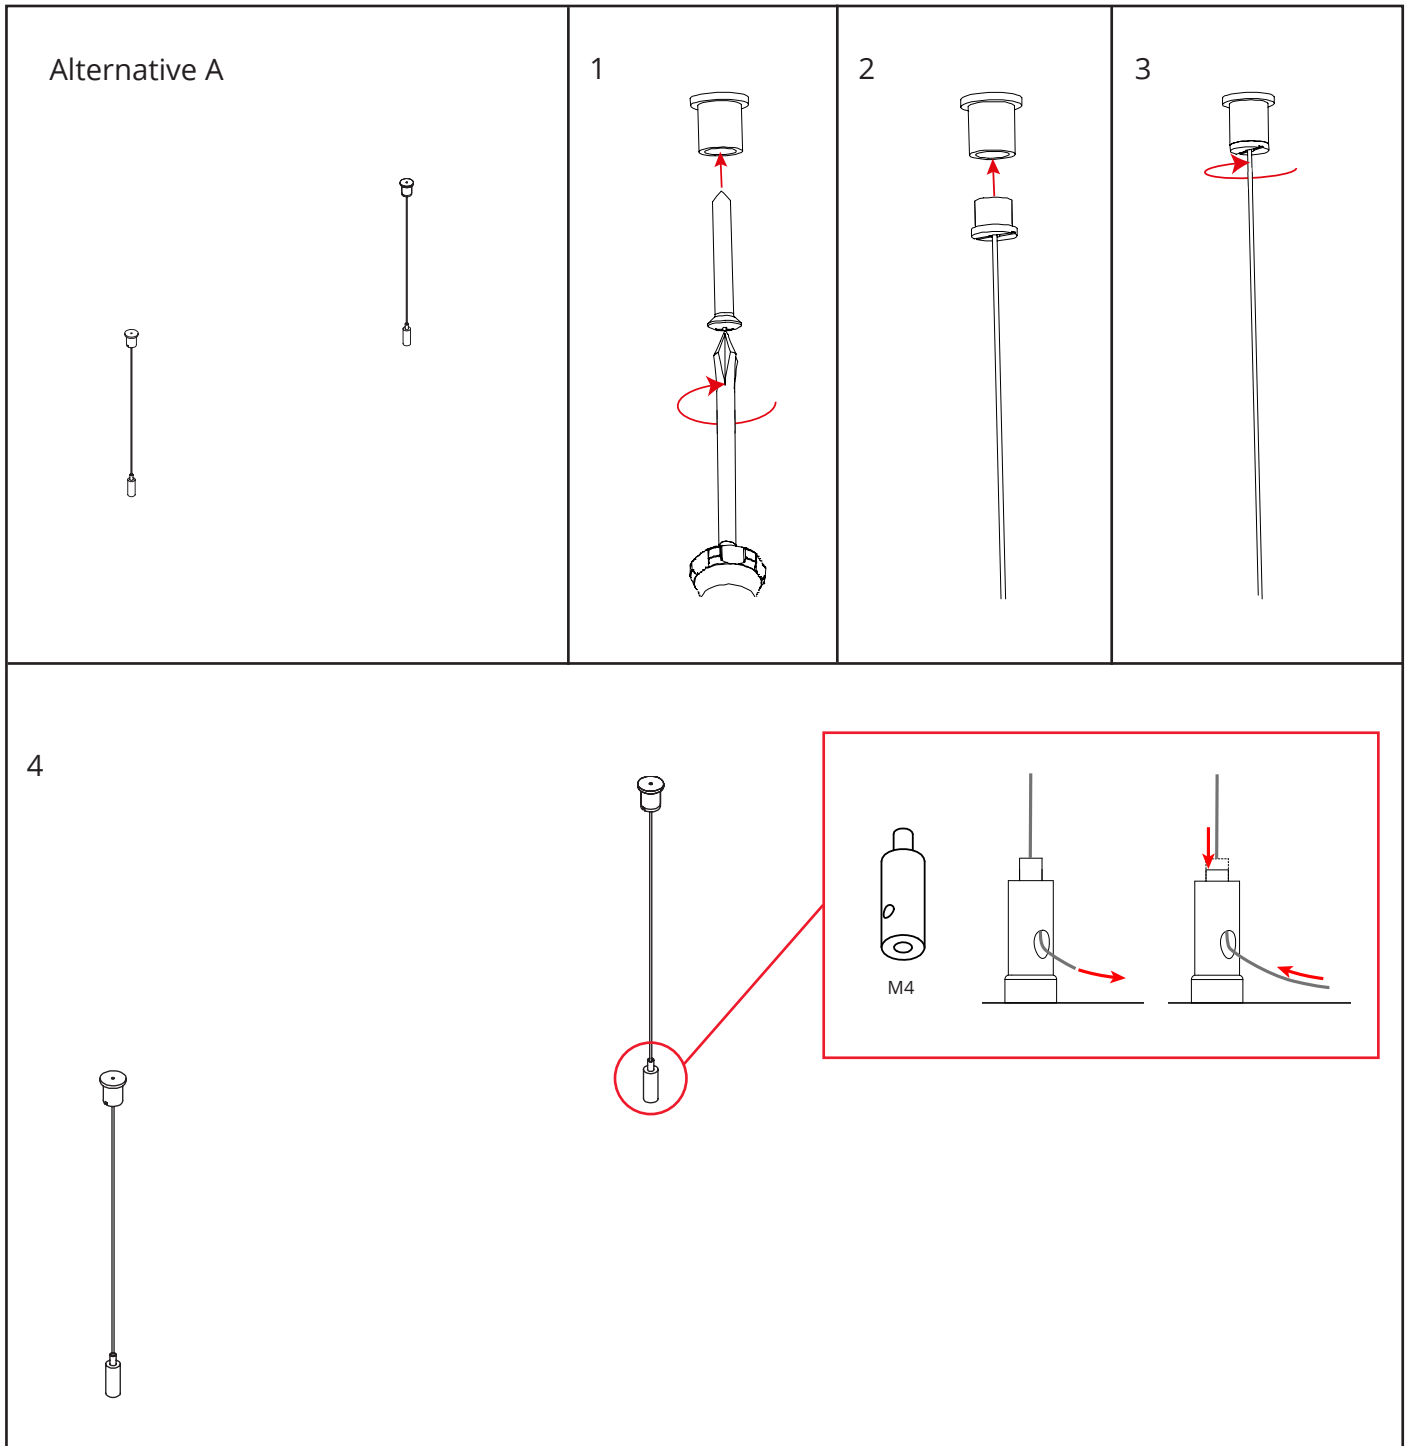

Suspension Kit

Rev: 12.03.2020

NORWAY
SG Armaturen AS

Skytterheia 25
N-4790 Lillesand

Tel: +47 37 50 03 00
firmapost@sg-as.no
www.sg-as.no

SWEDEN

SG Armaturen AB
Tel: +46 31 81 71 10
info@sg-ab.se
www.sg-ab.se

FINLAND

SG Armaturen Oy
info@sg-oy.fi
www.sg-oy.fi

DENMARK

SG Armaturen A/S
Tel: +45 70 70 72 13
info@sg-as.dk
www.sg-as.dk

UNITED KINGDOM

SG Lighting LTD
Tel: +47 37 50 03 00
info@sglighting.co.uk
www.sglighting.co.uk

FRANCE

SG Lighting SA/NV
Tel: +33(0) 4 94 93 00 00
info.france@sglighting.fr
www.sglighting.net

BENELUX

SG Lighting SA/NV
Tel: +32(0) 15 20 72 71
info.benelux@sglighting.net
www.sglighting.net

GERMANY

SG Leuchten GmbH
Tel: +49 40 23 99 44 59
info@sg-leuchten.de
www.sg-leuchten.de

INTERNATIONAL

SG Lighting Co Ltd.
Tel: +86 769 88 49 20 88
cindy@sgdgc.com
www.sg-as.com