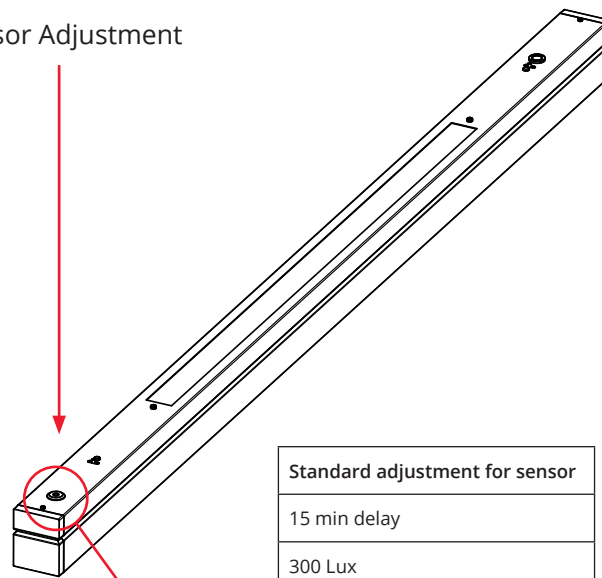

On/Off

Brown	1	Ls (Live Switch)
Y/G	⊕	Earth
Blue	N	Neutral

DALI

Brown	1	Lus (Live Unswitch)
Black	2	DA (DALI)
Y/G	⊕	Earth
Blue	N	Neutral
Gray	3	DA (DALI)

Switch&Dim

Brown	1	Lus (Live Unswitch)
Black	2	Ls (Live Switch)
Y/G	⊕	Earth
Blue	N	Neutral
Gray	3	Neutral

Sensor Adjustment

Standard adjustment for sensor
15 min delay
300 Lux