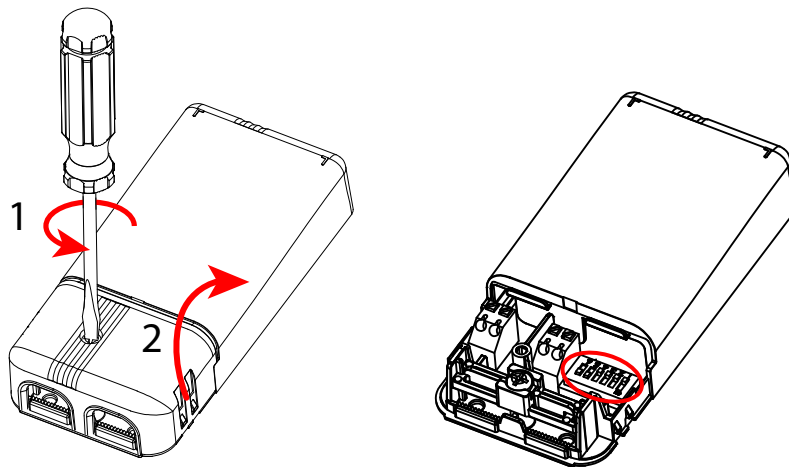

Frame
Round
Maxi

mA	250	300	350	400	450	500
W	8	10	11,5	13	15	16
lm	36%	43%	50%	57%	64%	71%

Standard

mA	550	600	650	700	~~750-900~~	~~12/24/28V~~
W	18	20	21	23	~~!~~	~~°C~~
lm	79%	86%	92%	100%	~~!~~	~~!~~