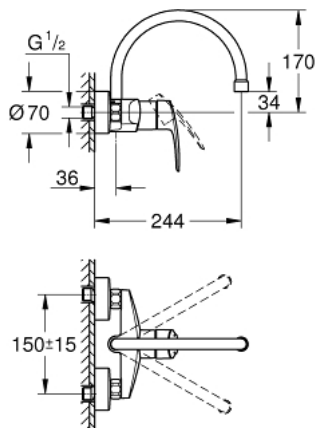

32 482 003 **SINGLE-LEVER SINK MIXER 1/2"**

PRODUCT DESCRIPTION

- wall mounted
- **GROHE StarLight** chrome finish
- **GROHE SilkMove** 35 mm ceramic cartridge
- adjustable flow rate limiter
- swivel tubular spout
- swivel area 360°
- projection 244 mm
- C-unions

32 482 003 SINGLE-LEVER SINK MIXER 1/2"

SPARE PARTS

- 1: lever (Order-nr. 48542000)
- 2: Cartridge (Order-nr. 46374000)
- 3: C-spout (Order-nr. 13371000)
- 3.1: Mousseur (Order-nr. 06574000)
- 3.2: Sealing washer $\varnothing 13,5 \times \varnothing 2,75$ (Order-nr. 0128500M)
- 3.3: Safety ring (Order-nr. 0485300M)
- 4: Screw connection 1/2" (Order-nr. 45044000)
- 4.1: Seal $\varnothing 15 \times \varnothing 2$ (Order-nr. 0311900M)
- 5: S-union (Order-nr. 12662000)
- 6: Extension 3/4", 20 mm (Order-nr. 0713000M)*
- 7: Special spanner (Order-nr. 19377000)*