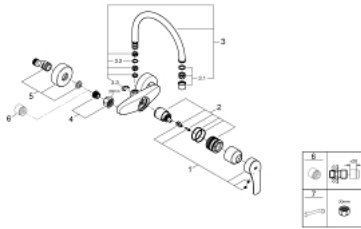

32 482 003 **SINGLE-LEVER SINK MIXER 1/2"**

PRODUCT DESCRIPTION

- wall mounted
- **GROHE StarLight** chrome finish
- **GROHE SilkMove** 35 mm ceramic cartridge
- adjustable flow rate limiter
- swivel tubular spout
- swivel area 360°
- projection 244 mm
- C-unions

32 482 003 SINGLE-LEVER SINK MIXER 1/2"

SPARE PARTS

- 1: lever (Order-nr. 48542000)
- 2: Cartridge (Order-nr. 46374000)
- 3: C-spout (Order-nr. 13371000)
- 3.1: Mousseur (Order-nr. 06574000)
- 3.2: Sealing washer $\varnothing 13,5 \times \varnothing 2,75$ (Order-nr. 0128500M)
- 3.3: Safety ring (Order-nr. 0485300M)
- 4: Screw connection 1/2" (Order-nr. 45044000)
- 4.1: Seal $\varnothing 15 \times \varnothing 2$ (Order-nr. 0311900M)
- 5: S-union (Order-nr. 12662000)
- 6: Extension 3/4", 20 mm (Order-nr. 0713000M)*
- 7: Special spanner (Order-nr. 19377000)*