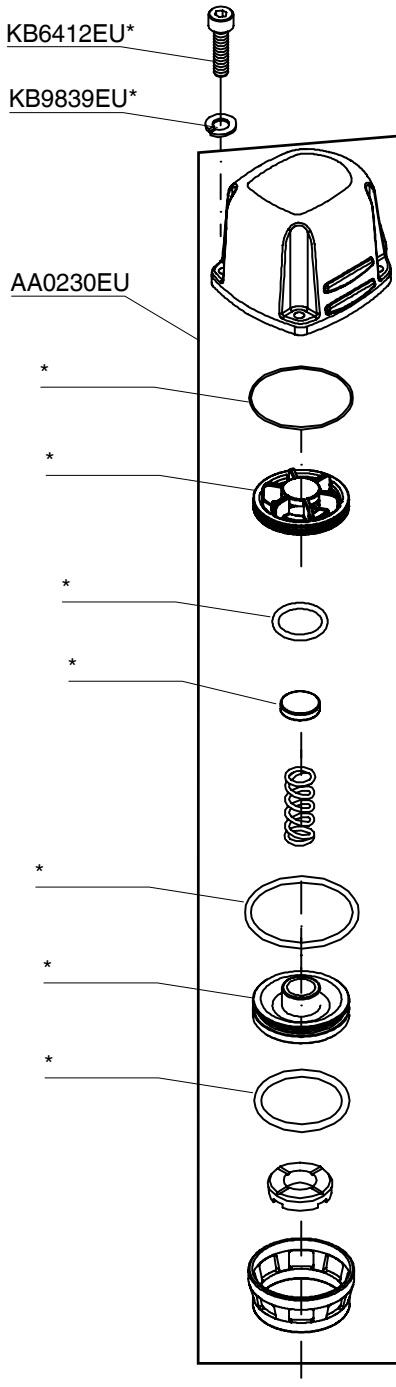

SLS18Mg-M/SLS18Mg-92

Parts Reference Guide

Repair Kits

YK0802EU

YK0803EU

*** Schematic Drawings inside**

Senco Brands Inc.
4270 Ivy Pointe Blvd.
Cincinnati, Ohio 45245
Visit Our Website: www.senco.com
EU Website: www.verpa-senco.com

EA0262EU(M)
EA0263EU(92)

HA0279EU

CA0158EU

HA0225EU

Tool	Model
1W2026N	SLS18Mg-M
1W2027N	SLS18Mg-92

EU DESIGNED PARTS CAN BE DIFFERENT

SLS18Mg-M/SLS18Mg-92

SENCO