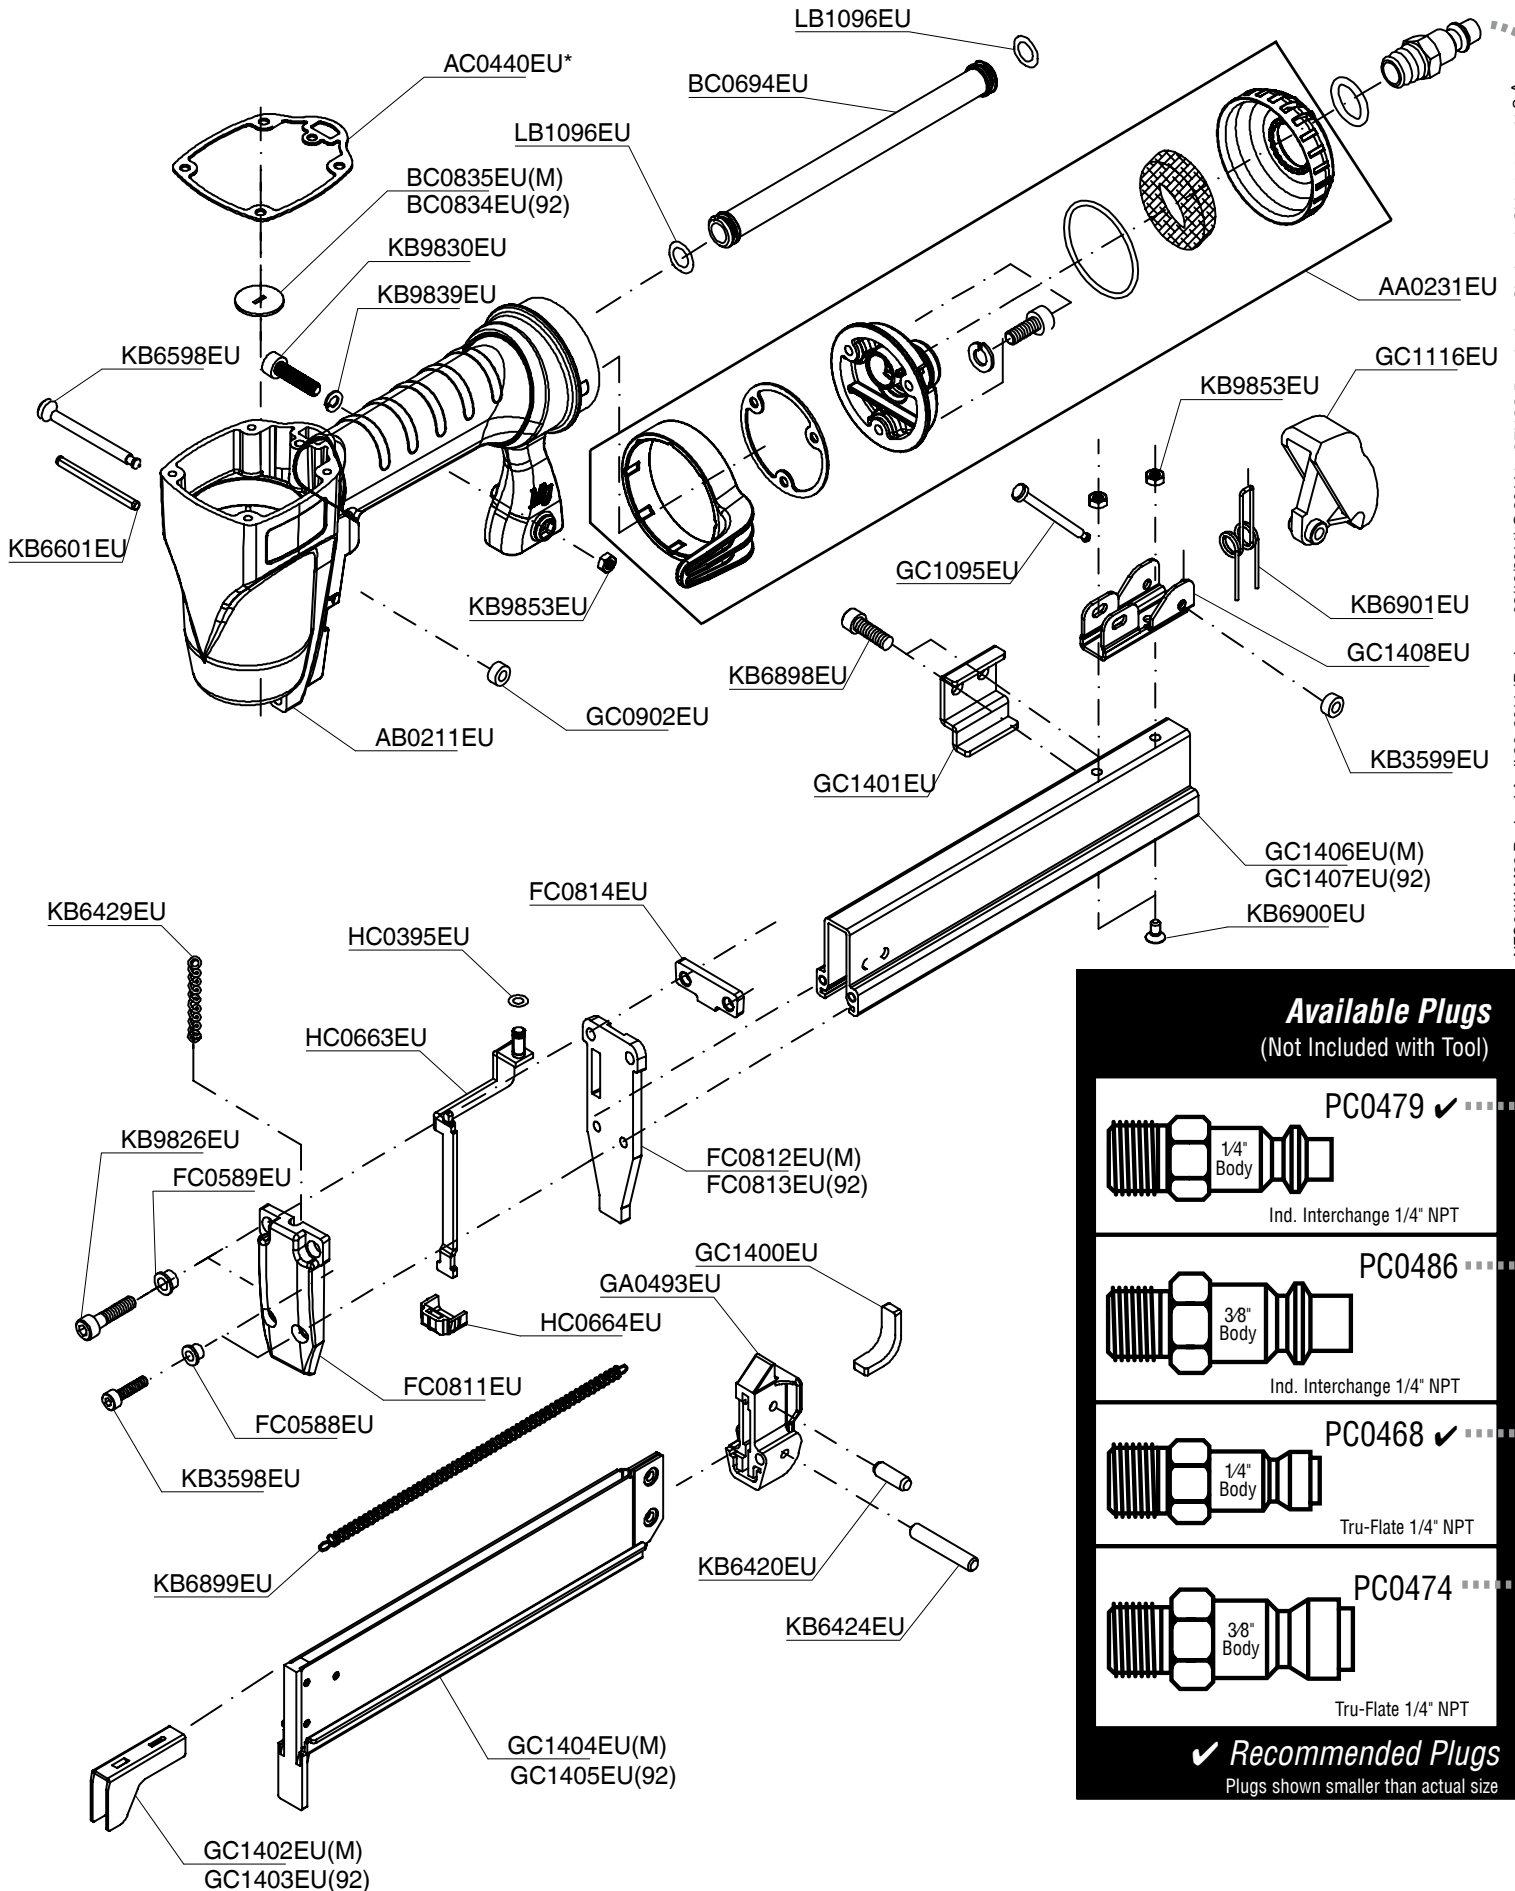

EA0262EU(M)
EA0263EU(92)

HA0279EU

CA0158EU

HA0225EU

Tool	Model
1W2026N	SLS18Mg-M
1W2027N	SLS18Mg-92

EU DESIGNED PARTS CAN BE DIFFERENT

SLS18Mg-M/SLS18Mg-92

SENCO