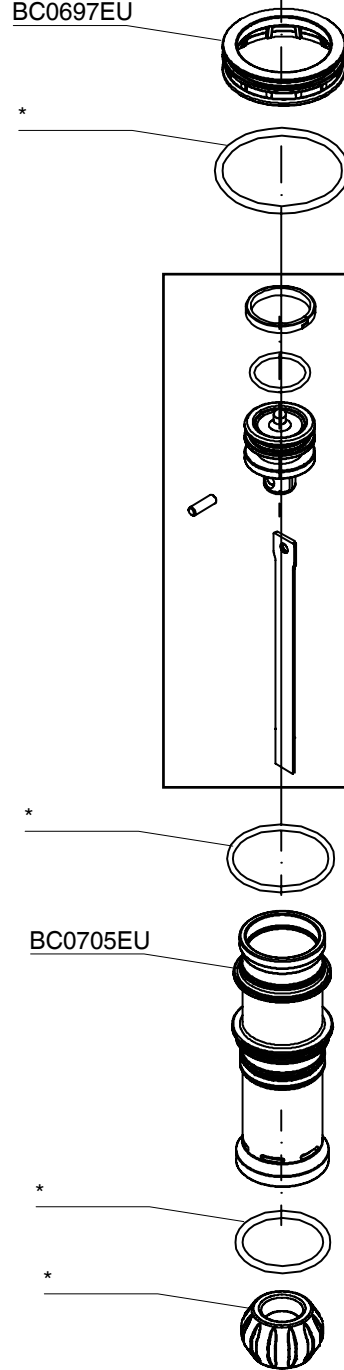

SLS18Mg-M/SLS18Mg-92

Parts Reference Guide

Repair Kits

YK0802EU

YK0803EU

*** Schematic Drawings inside**

Senco Brands Inc.
4270 Ivy Pointe Blvd.
Cincinnati, Ohio 45245
Visit Our Website: www.senco.com
EU Website: www.verpa-senco.com

EA0262EU(M)
EA0263EU(92)

HA0279EU

CA0158EU

HA0225EU

Tool	Model
1W2026N	SLS18Mg-M
1W2027N	SLS18Mg-92

EU DESIGNED PARTS CAN BE DIFFERENT

SLS18Mg-M/SLS18Mg-92

SENCO