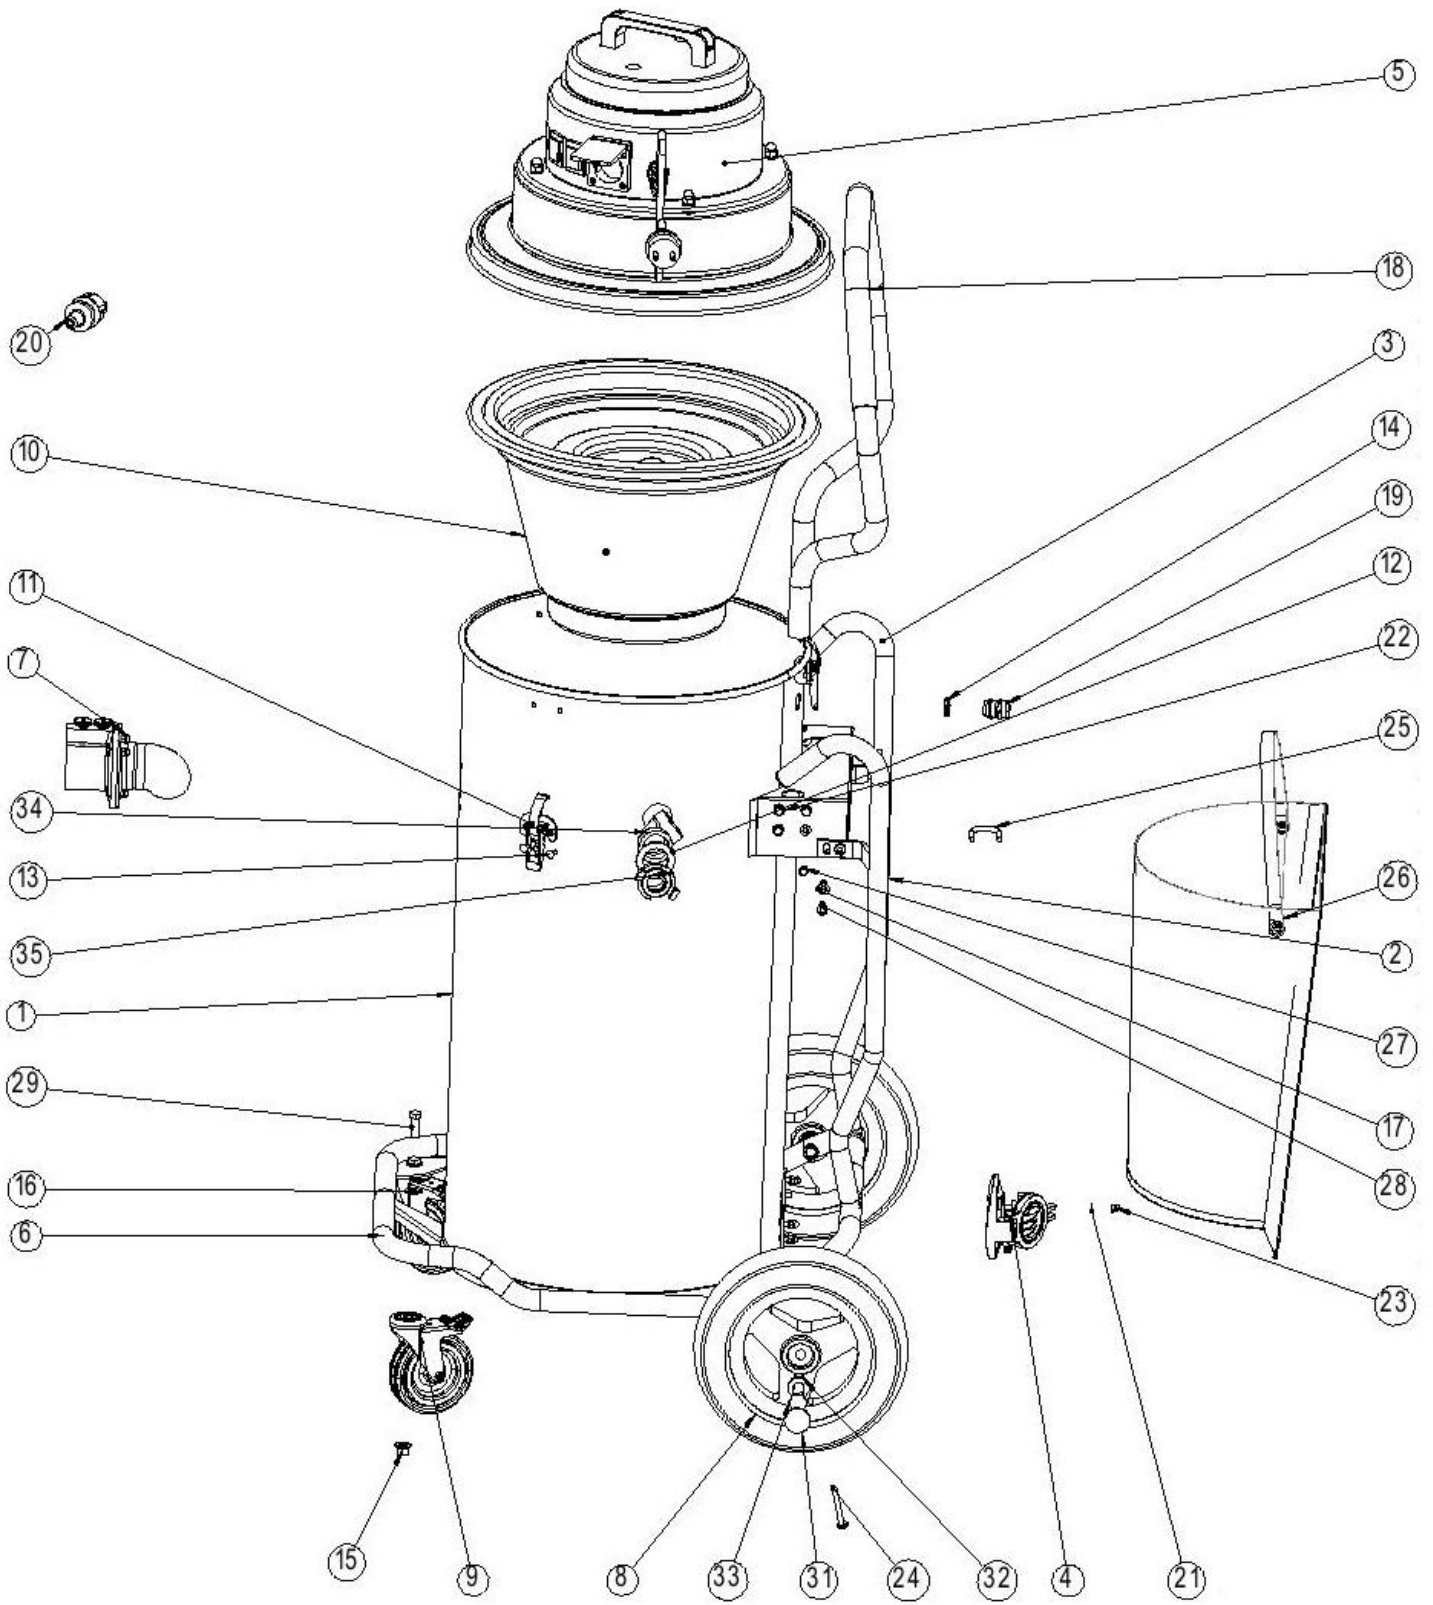

W70P

35	1	1349090	HOSE COOPLING GEKA
34	1	201000044	COOPLER L 2XR25
33	2	200900118	M6SM12x80
32	2	200900164	Washer of big wheel
31	2	200700067	COVER
30	1	201000529	SEALING
29	2	10461	M6SM8x25
28	8	200700180	MK6S 4,6 M6x20 BLACK
27	8	1360087	DOME NUT M6
26	1	201000036	GK70
25	4	200700163	U- BOLT M6 C- C 32
24	2	200700506	SCREW
23	4	1360051	DOME NUT M5 A2
22	8	1360089	NYLONBRICKA 6.4x12x1.5
21	8	1360148	NYLON WASHER 5,3x10x1
20	1	1362071	PLUG (GROUNDED)
19	1	1362229	CABLE INLET PG11
18	1	200600544 a	HANDLE
17	4	8359002	Rivet nut
16	4	10463	SRB9 WASHER (DIA 9x18x1.5)
15	2	10462	M8 LOCK NUT
14	1	1362055	Jam Nut (PG11)
13	6	1359015	AD 66 RIVET (4.8x9,5)
12	1	1351116	SEAL
11	3	1341004	HOLDER
10	1	1220005	400 COMBINED FILTER
9	2	200700282	SWIWEL WHEEL
8	2	200700020	WHEEL R250- 50- 2- ESK
7	1	1344002	C07P TANK INLET
6	1	201000010	Wagon W70
5	1	1206014	SUCTION UNIT
4	1	201000155	Exit Cover
3	1	200700203	PROTECTION RIGHT
2	1	200700203a	PROTECTION LEFT
1	1	201000011	Tank Assembly
ITEM NO.	Qty.	PART NUMBER	DESCRIPTION

1349122	HOSE COOPLING ATLAS
---------	---------------------