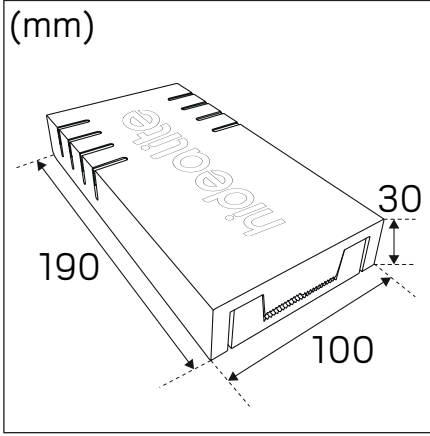

Q-Box

hidealite

E-nr	Snro	El.nr	Name
79 102 90	42 894 94	32 120 72	Q-Box

For explanation of symbols see www.hidealite.se

Examples of suitable drivers

Wiring diagram for DALI

Wiring diagram for Push-button