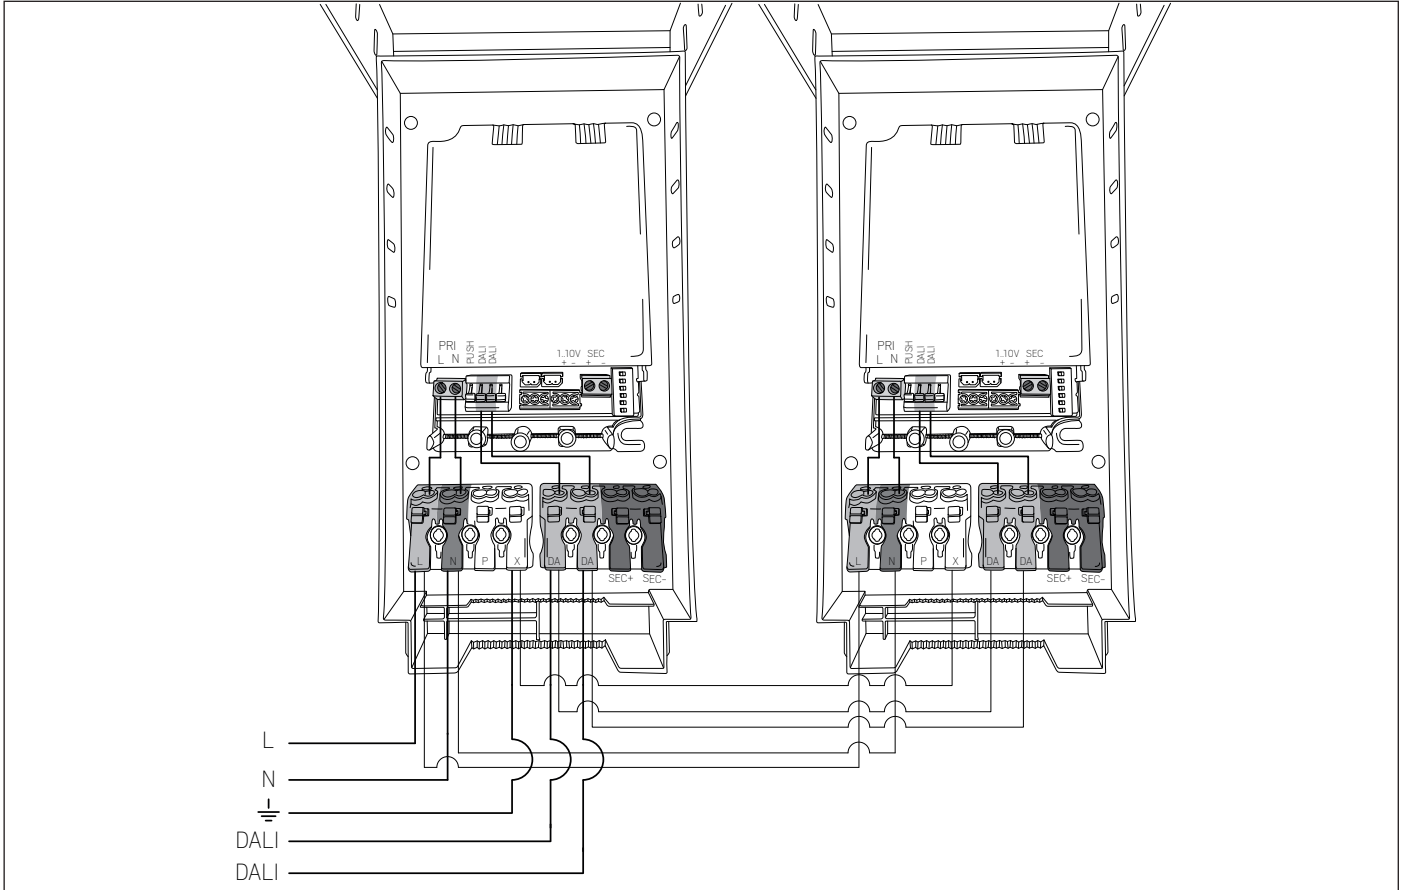

Q-Box

hidealite

E-nr	Snro	El.nr	Name
79 102 90	42 894 94	32 120 72	Q-Box

For explanation of symbols see www.hidealite.se

Examples of suitable drivers

Wiring diagram for DALI

Wiring diagram for Push-button