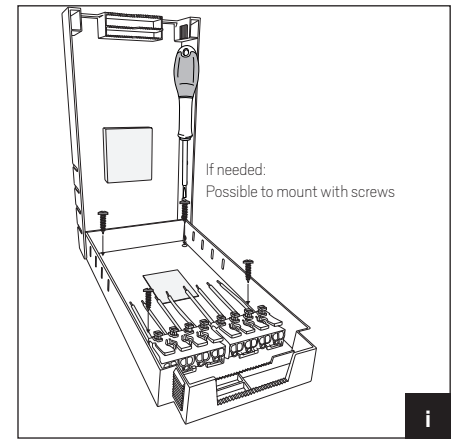

Q-Box

hidealite

E-nr	Snro	El.nr	Name
79 102 90	42 894 94	32 120 72	Q-Box

For explanation of symbols see www.hidealite.se

Examples of suitable drivers

Wiring diagram for DALI

Wiring diagram for Push-button