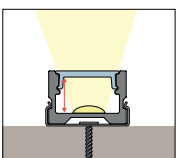

Afstanden mellem dioderne skal være mindre end profilens højde

- Passer i profiler med alle typer af låg (opalt anbefales ved synlig montering for at opnå et jævnt lys)
- Passer i profil med alle typer af låg (kun låg opal høj giver jævnt og prikfrilys)
- Passer i profil med alle typer af låg (giver ikke jævnt og prikfrilys)
- Passer kun i profil med låg variant høj
- Passer kun i profil uden låg
- Passer ikke i denne profil, i visse tilfælde anbefales den ikke pga. for lidt materiale i profilen som skal afkøle LEDstripen.
- Vær omhyggelig med at centrere din LED-strip i profilen for at undgå problemer ved montering af låg, særligt ved lange længder

* Der findes en mulighed for at lakere alle profiler, dog fungerer profilerne også som køleflange for LED-strips. På grund af varmeafledning ødelægges og krymper aluminium, hvilket kan føre til, at farven krakelerer med tiden. Profilerne skal derfor pulverlakeres eller males med en egnet farve