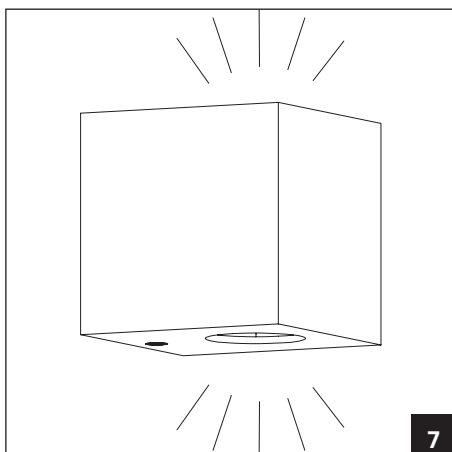

For explanation of symbols see www.hidealite.se

A