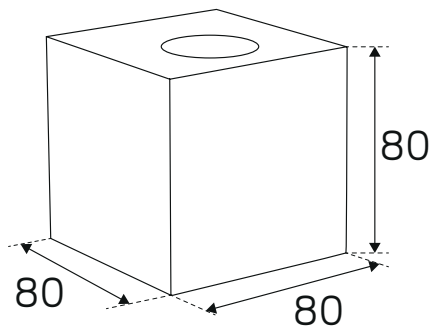

# hidealite

(mm)

E-nr, Snro, El.nr	Name	LED color	Color	Total Effect
74 638 60, 42 028 01, 32 138 90	Brick Multi I	3000K	White	3,5W
74 638 61, 42 028 02, 32 138 91	Brick Multi I	3000K	Aluminium	3,5W
74 638 62, 42 028 03, 32 138 92	Brick Multi II	3000K	White	5,5W
74 638 63, 42 028 04, 32 138 93	Brick Multi II	3000K	Aluminium	5,5W