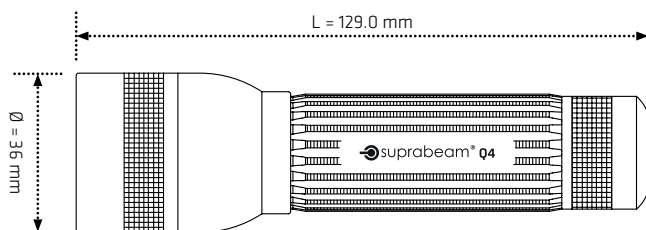

Q4

LED / Focus configuration:	1 CREE Power Chip / Sliding Hyperfocus™
Case Material / Surface Treatment:	Anodized, High Strength Aluminium
Case Color:	Anthracite Dark Grey
Switch:	Electronic Switch With Solid Silicone Cover - Switch At Rear
Dimensions:	L: 129mm, ø: 36mm
Weight incl. battery:	152g
Ingress Protection Rating:	Splash Waterproof IPx4
Temperature:	-20°C to +50°C
Built in Controller:	YES, 2-step controller Max, Dimmer with Memory
Standard Power Source:	3 x AAA Alkaline
Compatible with rechargeable cells:	YES, with AAA NiMh 1.2V
Beam / Distance:	Variable from Spot to Floodlight / < 200 Meters
Luminous Flux:	Max: 400 lm / Dim: 400-8 lm
Lighting Time:	Max: 2h / Low: 80h
Accessories included:	Pro. Quality Pouch with Velcro and Press Stud, Strap
Customs Tariff Number:	8513 1000
Packaging:	Presentation tube
Single Box Content / Size / Weight:	1 pcs, height/diameter, 18 x 8.5 cm / 282 g
Master Box Content / Size / Weight:	32 pcs, 35 x 35 x 38 cm / 10.3 kg
Order's Adress:	info@suprabeam.com