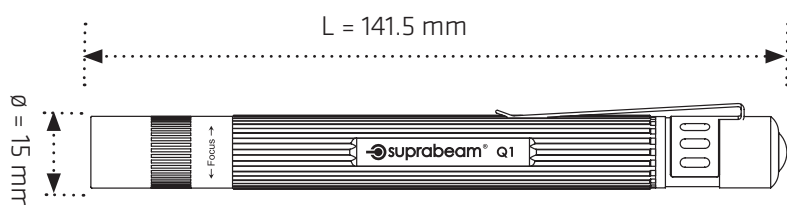

# Q1

LED / Focus configuration:	1 CREE Power Chip / Rotating Hyperfocus™
Case Material / Surface Treatment:	Anodized, High Strength Aluminium
Case Color:	Anthracite Dark Grey
Switch:	Quality Tested Metal Switch With Touch Function - Switch At Rear
Dimensions:	L: 141.5mm, ø: 15mm
Weight incl. battery:	56g
Ingress Protection Rating:	Splash Waterproof IPx4
Temperature:	-20°C to +50°C
Built in Controller:	YES, 2-step controller by press or touch
Standard Power Source:	2 x AAA Alkaline
Compatible with rechargeable cells:	YES, with AAA NiMh 1.2V
Beam / Distance:	Variable from Spot to Floodlight / 70 Meters
Luminous Flux:	High: 160 Lumens / Low: 40 Lumens
Lighting Time:	High: 4h / Low: 10 h
Accessories included:	Attachment Clip
Customs Tariff Number:	8513 1000
Packaging:	Presentation tube
Single Box Content / Size / Weight:	1 pcs, height/diameter, 15,8 x 6.5 cm / 144 g
Master Box Content / Size / Weight:	72 pcs, 40 x 41 x 36.5 cm / 9.1 kg
Order's Adress:	info@suprabeam.com