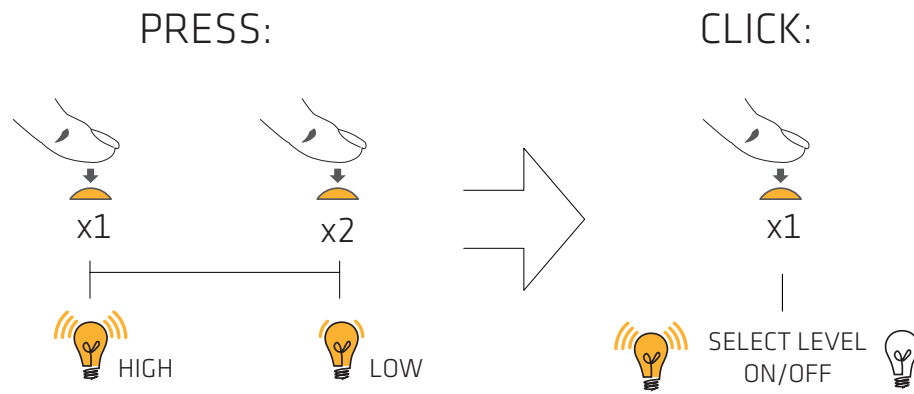

Light control function

Changing Battery

Additional online information

Hyperfocus

Warning

Specifications

2 x AAA	70 m
10° - 70°	56 g
-20°C - +50°C	IP X4

Steiner A/S  
P.O. Pedersens Vej 14A  
DK-8200 Aarhus N  
Phone: +45 87 52 52 12  
Fax: +45 87 52 52 15  
Contact: info@suprabeam.com  
www.suprabeam.com

COMPACT AND POWERFUL

SLIDING HYPERFOCUS  
WITH HIGH LIGHT  
EFFICIENCY

MAXIMUM GRIP  
SURFACE

4 x AAA

220 m

10° - 70°

196 g