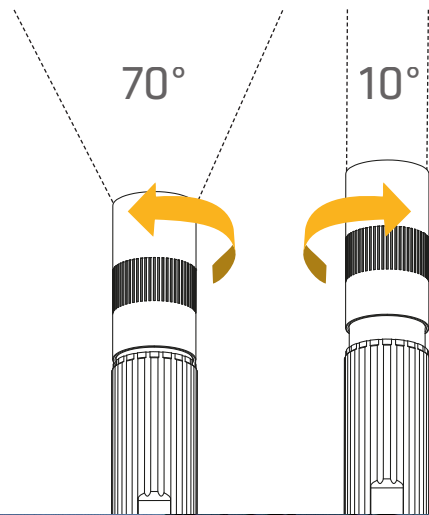

Light control function

Changing Battery

Additional online information

Hyperfocus

Warning

Specifications

2 x AAA	70 m
10° - 70°	56 g
-20°C - +50°C	IP X4

Steiner A/S  
P.O. Pedersens Vej 14A  
DK-8200 Aarhus N  
Phone: +45 87 52 52 12  
Fax: +45 87 52 52 15  
Contact: info@suprabeam.com  
www.suprabeam.com

COMPACT AND POWERFUL

SLIDING HYPERFOCUS  
WITH HIGH LIGHT  
EFFICIENCY

MAXIMUM GRIP  
SURFACE

4 x AAA

220 m

10° - 70°

196 g