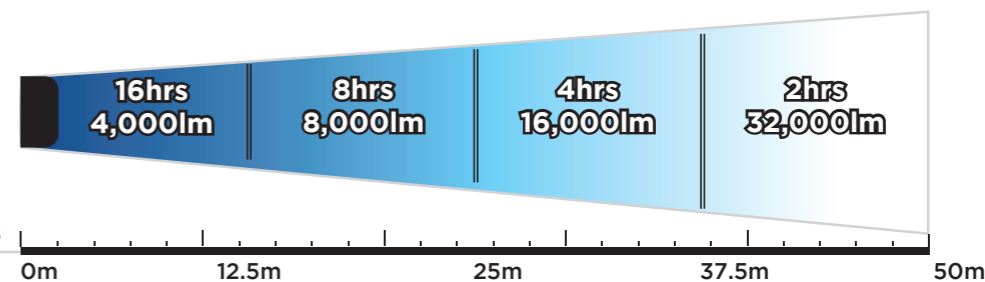

Light coverage - 2 heads

51Ah Li-ion

12HRS CHARGE TIME

Light coverage - 2 heads

Need Longer?

Triple Your running time!

Add a Powerpack Page 12