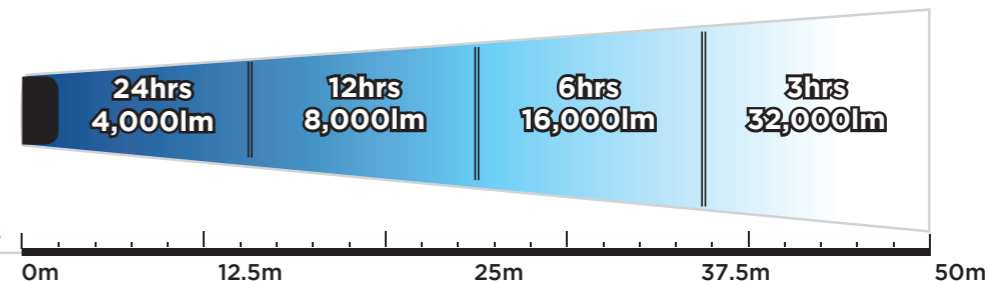

Light coverage - 2 heads

51Ah Li-ion

12HRS CHARGE TIME

Light coverage - 2 heads

Need Longer?

Triple Your running time!

Add a Powerpack Page 12