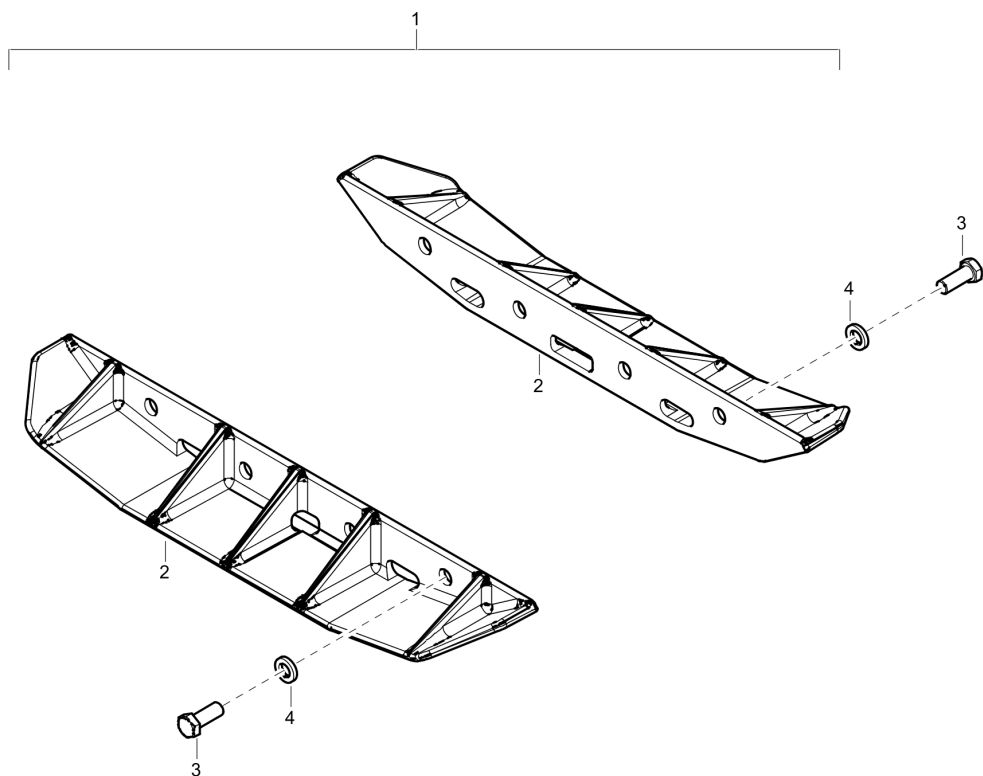

Kits Extension plate kit 2 x 150 mm (2 x 5.90 in.)

Item	Part No.	Name	Qty	L
1	3382014952	Extension plate kit 2 x 150 mm (2 x 5.90 in.)	1	
2	-	Extension plate, 150 mm, 5.90 in.	2	
3	-	Screw, M20 x 50 mm 8.8 A9K	8	
4	-	Washer, 21 x 45 mm, 0.83 x 0.87 x 1.77 in. 300 HV	8