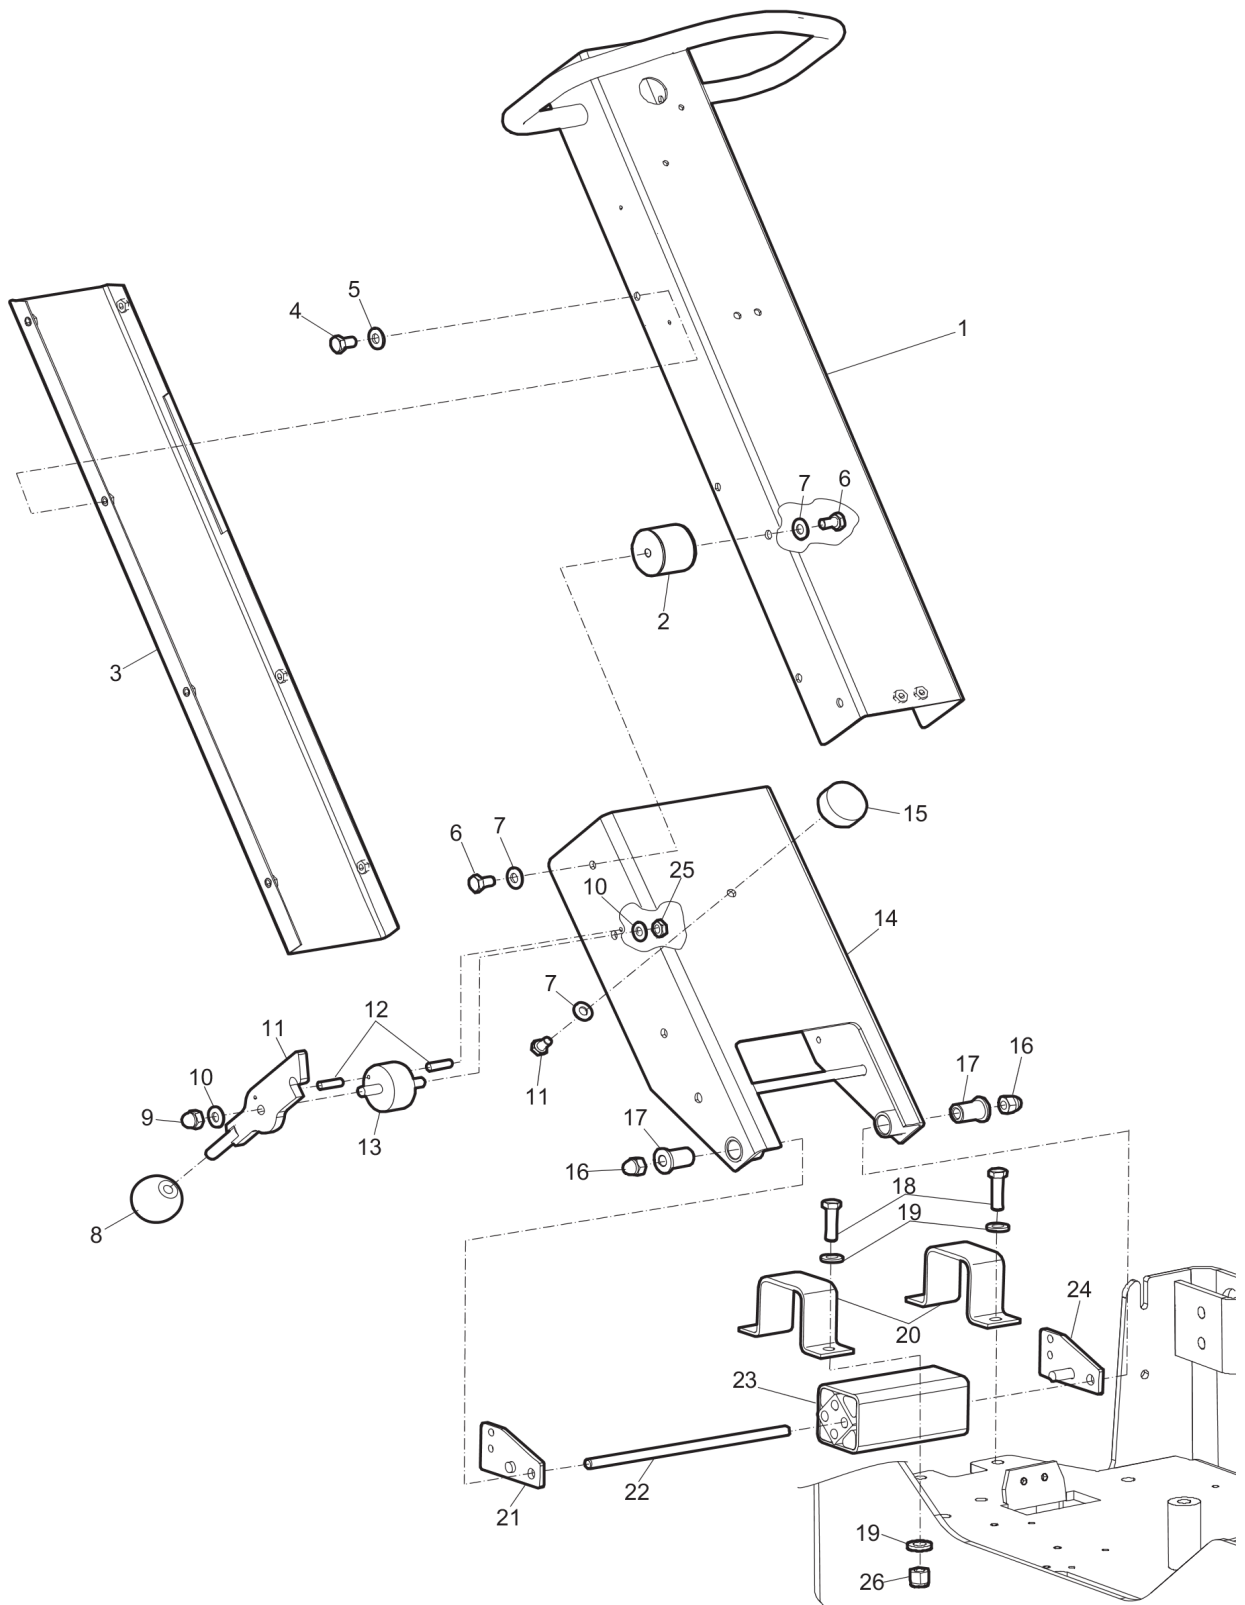

Spare parts list Handle

Refer to Parts Online for the most up to date information. The printed information might be outdated.
Mon Mar 28 00:01:32 MDT 2016

Item	Part No.	Name	Qty	L
1	3382012068	Handle	1	
2	3382010490	Shock absorber	4	
3	4700377312	Cover	1	
4	4700500019	Hex. screw	8	
5	4700904229	Steel plain washer 8.4X16X1.5	8	
6	4700500043	Hex. screw	9	
7	4700904230	Washer 10.5x22x2 mm 300 HV	9	
8	4700281382	Ball knob M12, D= 50mm	1	
9	4700581012	Nut	1	
10	0300013022	Washer, 10.5 x 22 x 4 mm	2	
11	4700282724	Hook	1	
12	0108123600	Spirol pin	2	
13	4700281431	Shock absorber	1	
14	3382010485	Handle bracket	1	
15	4700281804	Rubber stop	1	
16	4700581013	Nut, M12	2	
17	3382010495	Bushing	2	
18	4700500194	Hex. screw	4	
19	4700904703	Plain washer 13x24x4 mm	8	
20	3382010496	Clamp	2	
21	3382010493	Retainer, right	1	
22	3382010491	Stud	1	
23	3382010492	Shock absorber	1	
24	3382010494	Retainer, left	1	
25	4700570006	Hex. nut	1	
26	4700586019	Lock nut, M12	4