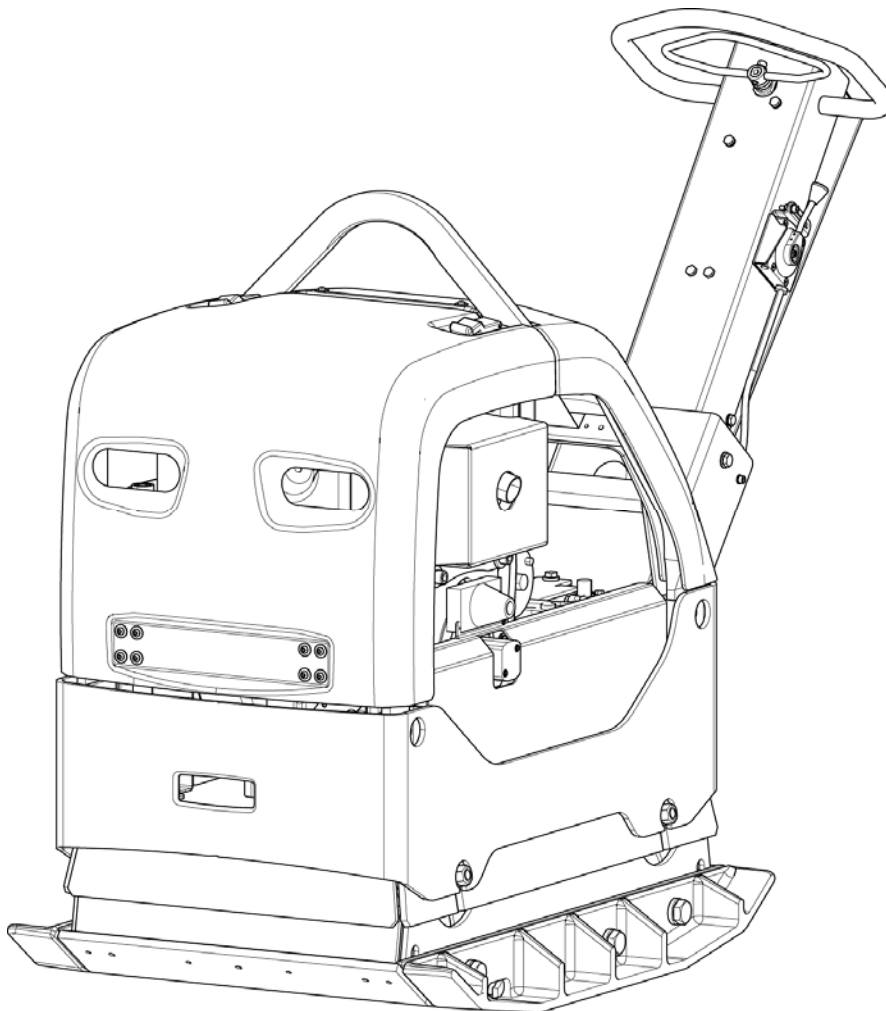

LG 504

Spare parts list

Forward and reversible plate

s/n BGF000001-

Engine: Hatz 1D 81

General information

This spare parts list applies to the following:

Part number	Description
3382 0005 50	Forward and reversing plate LG 504 Hatz Electric start 550 mm (21.65 in.)
3382 0005 51	Forward and reversing plate LG 504 Hatz Electric start 700 mm (27.56 in.) (550 mm plus 2 x 75 mm / 21.65 in. plus 2 x 2.95 in.)