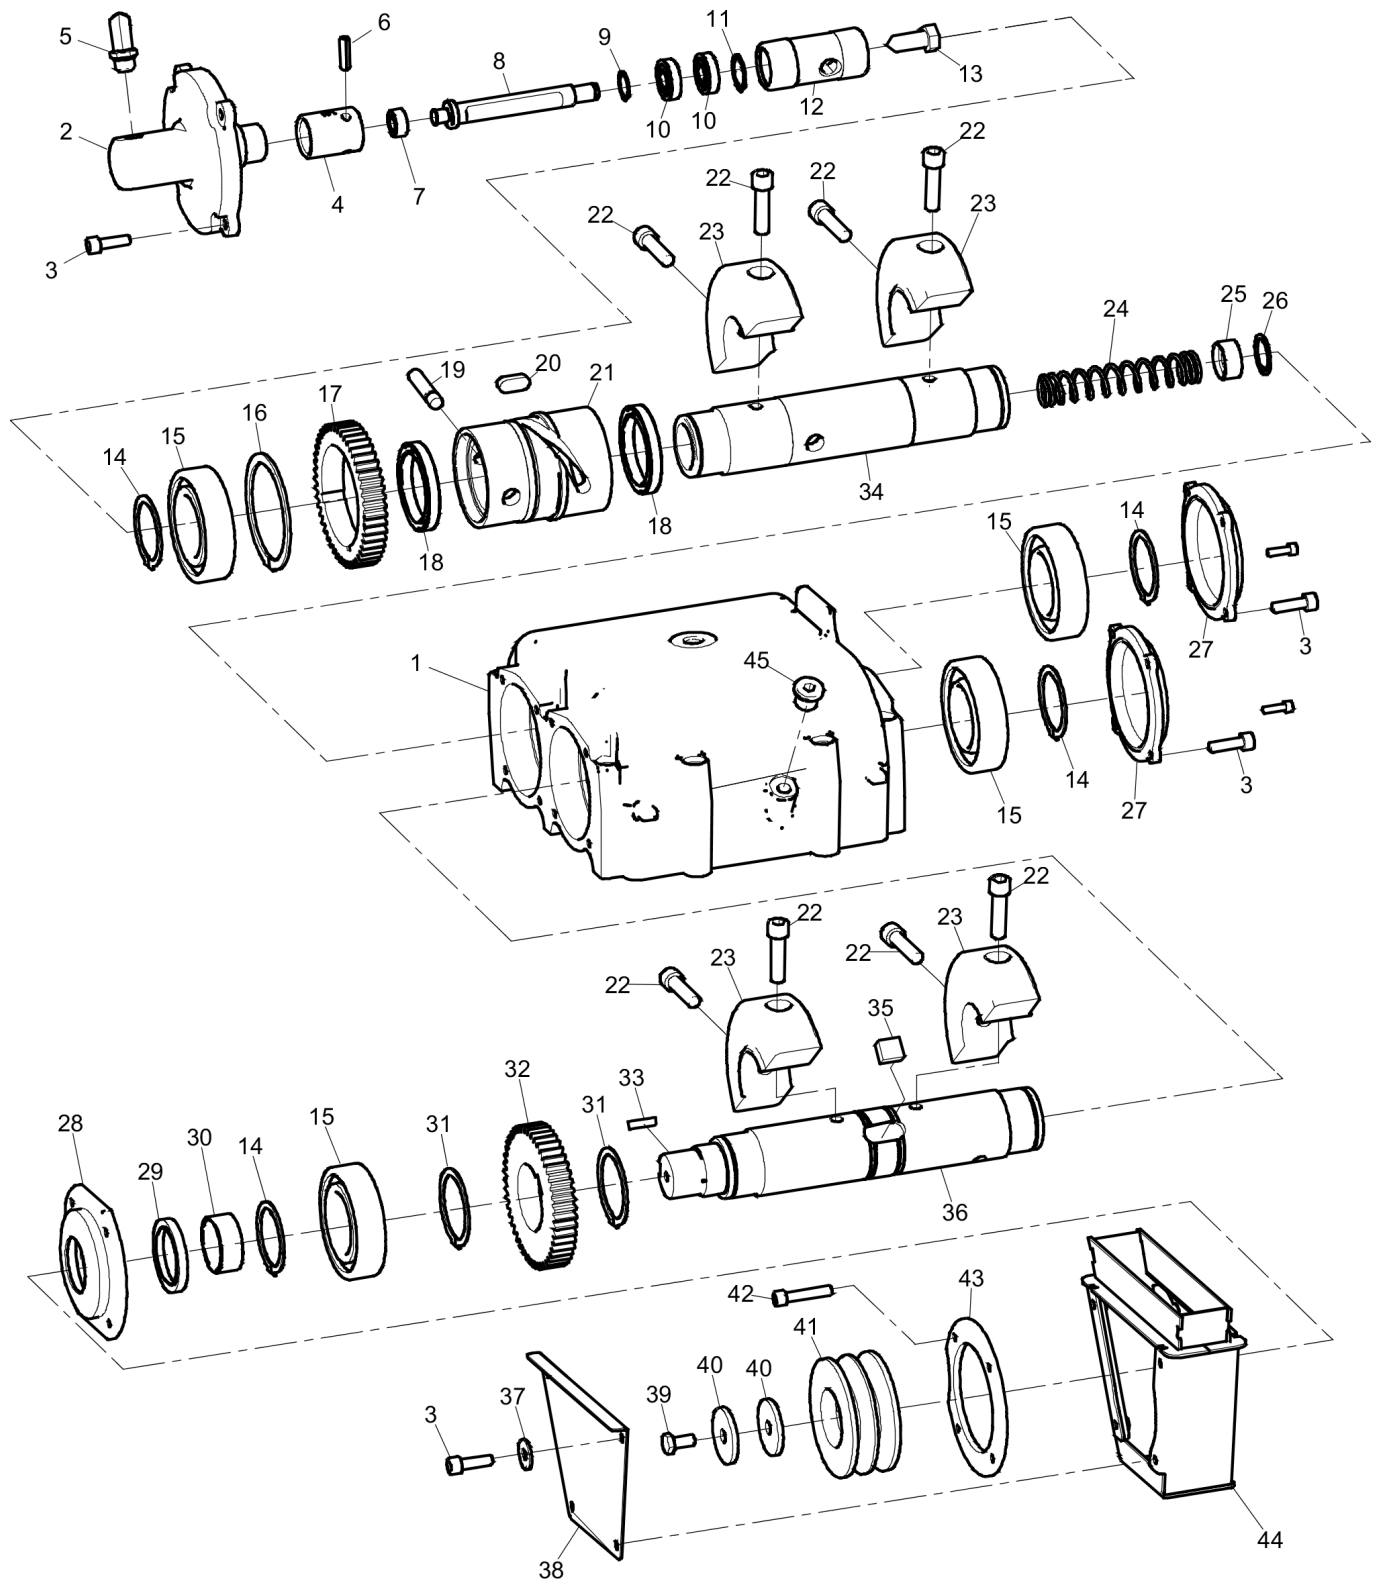

Spare parts list Eccentric element

Refer to Parts Online for the most up to date information. The printed information might be outdated.

Mon Mar 28 00:01:22 MDT 2016

Item	Part No.	Name	Qty	L
1	3382012606	Eccentric housing	1	
2	3382012040	Hydraulic cylinder	1	
3	0211124703	Hex socket screw	16	
4	4812070043	Piston	1	
5	4700792272	Elbow 90 orfs	1	
6	0108132400	Spring pin, Ø6 x 20 mm DIN 1481	1	
7	3382014188	Sealing	1	
8	3382013002	Piston rod	1	
9	4700150003	Retaining ring for shaft	1	
10	3382014140	Ball bearing	2	
11	4700151043	Retaning ring for hole 28	1	
12	3382013003	Piston	1	
13	4700381443	Screw	1	
14	4700150033	Retaining ring	4	
15	3382014138	Bearing	4	
16	4700150035	Snap ring	4	
17	3382012028	Gear	1	
18	4700928796	Ball bearing	2	
19	4700280442	Pin	1	
20	4700928788	Key	1	
21	3382012627	Reverser	1	
22	0211140403	Hex sock. screw	8	
23	3382012625	Eccentric weight	4	
24	3382014139	Spring	1	
25	4700280448	Stop	1	
26	4700928787	Retaining ring	1	
27	3382012049	Cover	2	
28	3382013022	Cover	1	
29	3382014176	Radial lip-type seal	1	
30	4700928795	Sleeve	1	
31	4700150020	Retaining ring for shaft	2	
32	3382012027	Gear	1	
33	4700350029	Feather key	1	
34	3382012626	Eccentric shaft	1	
35	4700280450	Key	1	
36	3382012043	Eccentric shaft	1	
37	0300027464	Washer DIN9021	4	

Refer to Parts Online for the most up to date information. The printed information might be outdated.

Mon Mar 28 00:01:22 MDT 2016