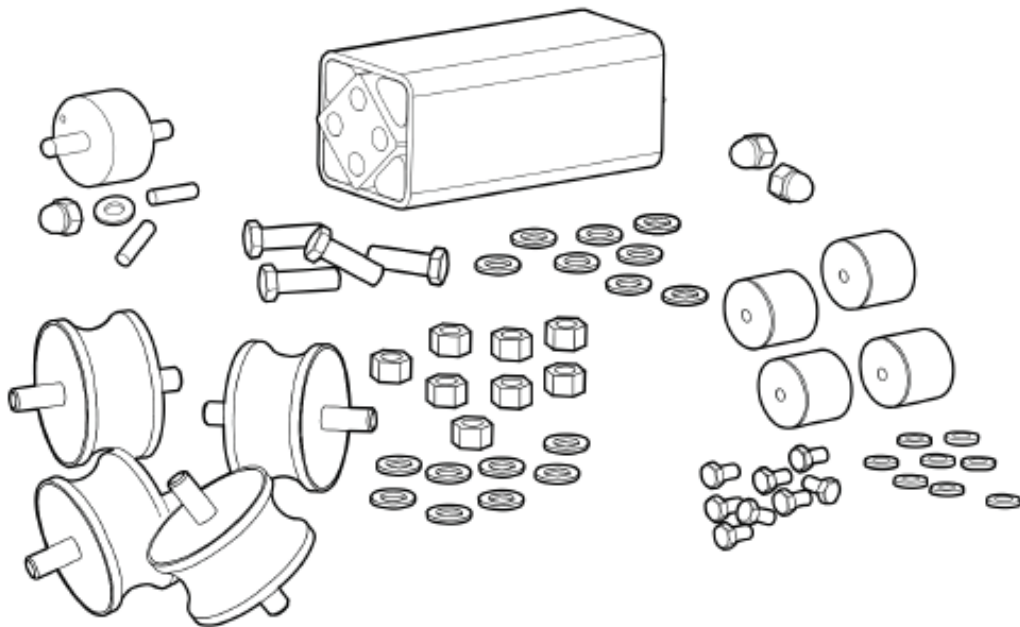

Kits Shock absorber repair kit

Item	Part No.	Name	Qty	L
-	3382100581	Shock absorber repair kit	1	
1	3382014149	Shock absorber	4	
2	0266211400	Hexagon nut	8	
3	0301237800	Plain washer(A) 17 x 30 x 3	8	
4	3382010490	Shock absorber	4	
5	0147135903	Hex Head screw	8	
6	0300027438	PLAIN WASHER	8	
7	3382010492	Shock absorber	1	
8	0147140303	Hex head screw	4	
9	4700904703	Plain washer 13x24x4 mm	8	
10	0291112822	Locknut	4	
11	4700281431	Shock absorber	1	
12	0108123600	Spirol pin	2	
13	4700581012	Nut	1	
14	0300013022	Washer, 10.5 x 22 x 4 mm	2	
15	0266211100	Nut hexagon	1