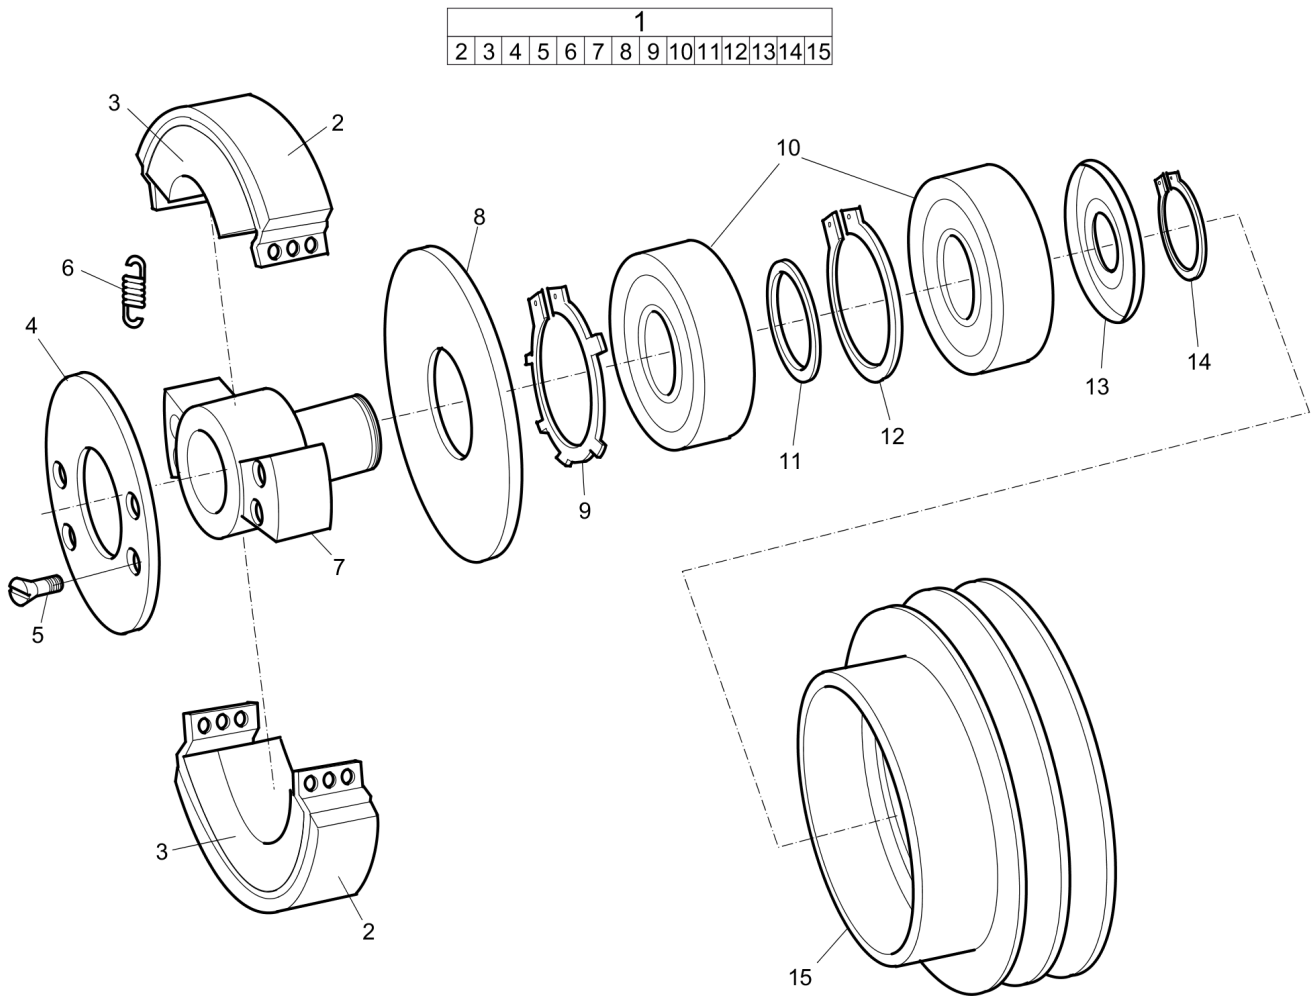

Spare parts list Centrifugal clutch

Item	Part No.	Name	Qty	L
1	4812070288	Centrifugal clutch, complete	1	
2	4700939359	Clutch lining	2	
3	4700939358	Weight	2	
4	4700939360	Cover	1	
5	4700939361	Screw	4	
6	4700421246	Spring	4	
7	4700939357	Hub	1	
8	4700939362	Cover	1	
9	4700939363	Lock washer	1	
10	3382100008	Ball bearing	2	
11	4700939356	Washer	1	
12	4700938725	Retaining ring	1	
13	4700938727	Nilos ring	1	
14	4700938726	Snap ring	1	
15	4700939355	V-belt pulley	1