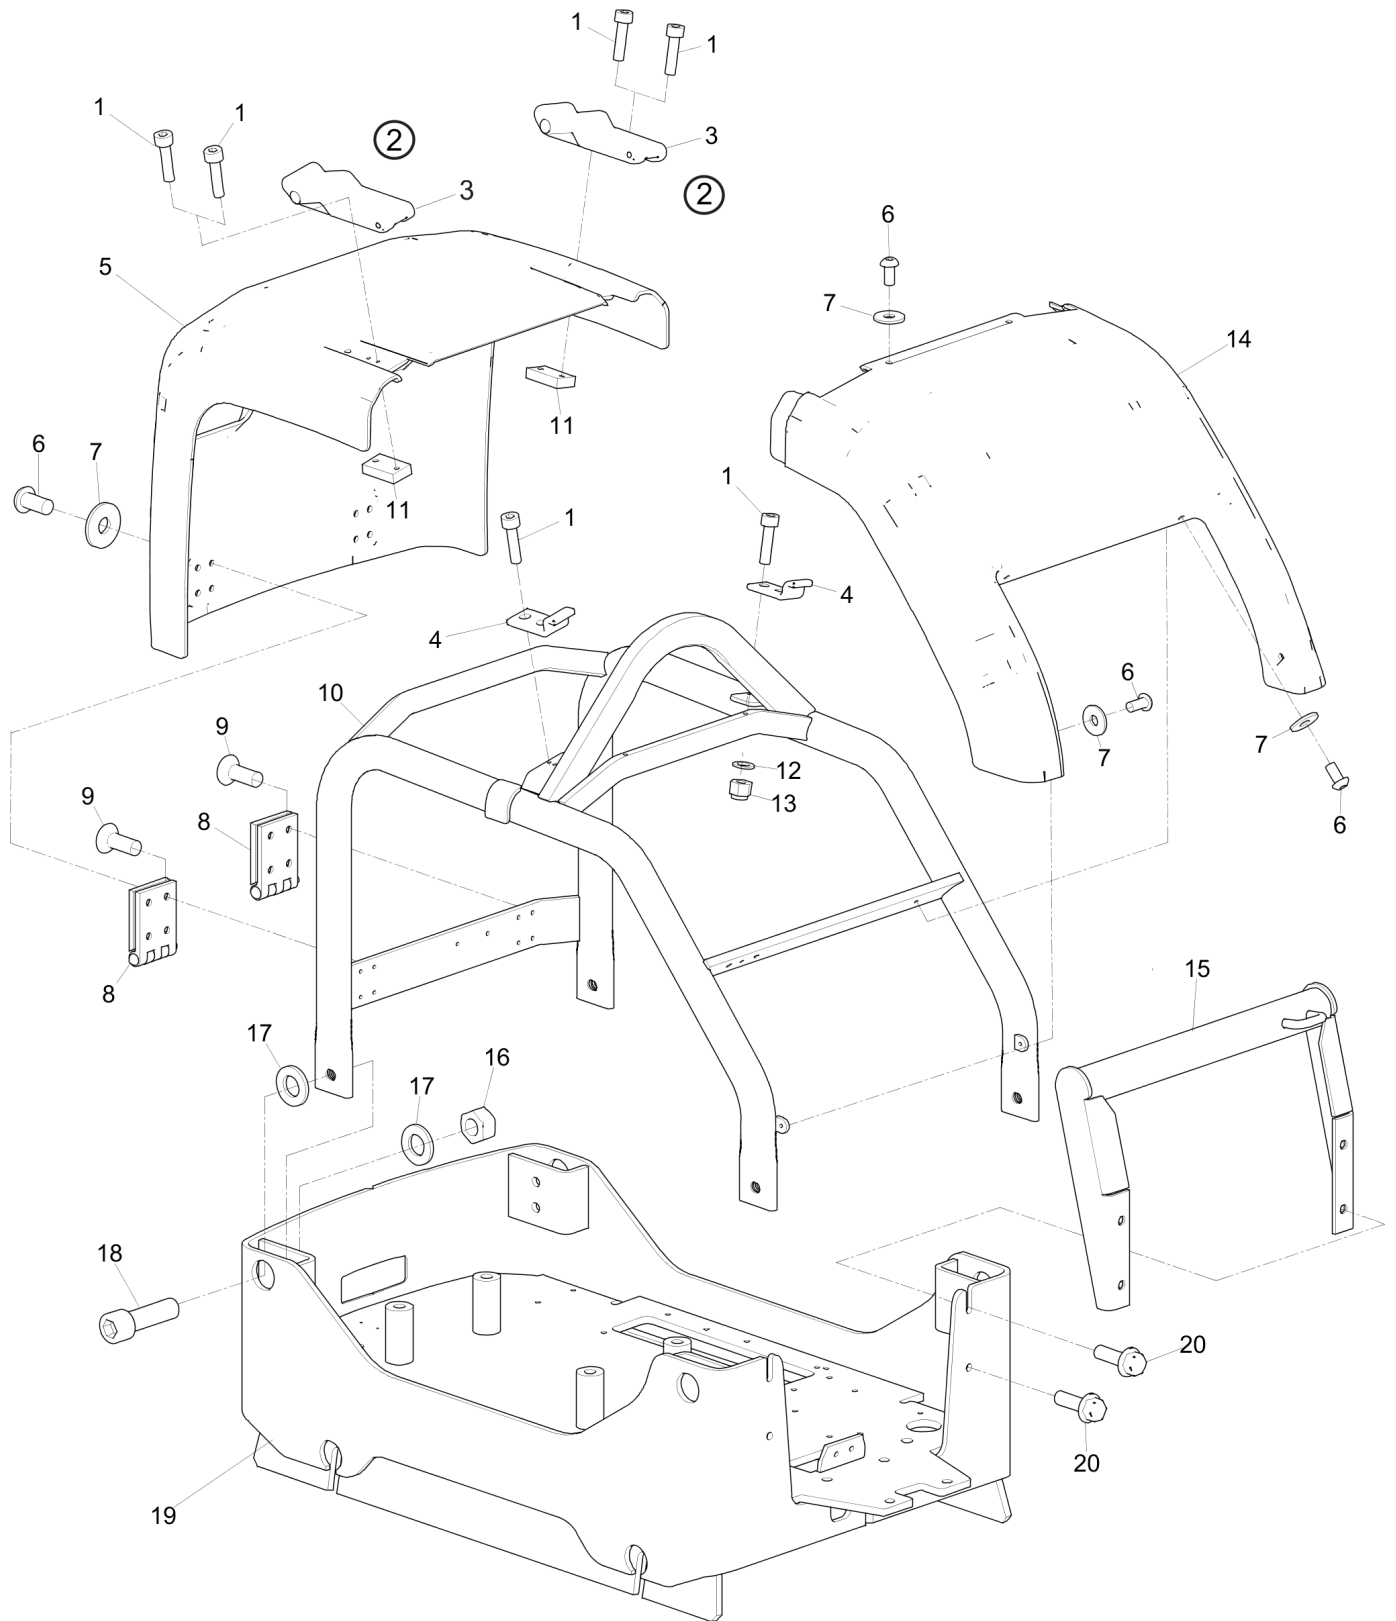

Spare parts list Frame and hoods

Refer to Parts Online for the most up to date information. The printed information might be outdated.

Mon Mar 28 00:01:17 MDT 2016

Item	Part No.	Name	Qty	L
1	4700508022	Hexagon socket head cap screw	8	
2	4700388846	Latch, complete	2	
3	-	Hatch	1	
4	-	Lock	1	
5	3382010054	Front hood	1	
6	4700904650	Button head socket screw, M6x12	8	
7	4700904655	Washer, 6 x 18 x 2 mm, 0.24 x 0.71 x 0.08 in. 300 HV	14	
8	4700381882	Hinge	2	
9	4700904649	Screw	8	
10	3382012695	Safety frame	1	
11	4700387956	Lock plate	2	
12	4700904698	Steel plain washer	4	
13	4700923976	Lock nut	4	
14	3382012718	Rear hood	1	
15	3382012802	Crossbeam	1	
16	0266211200	Nut DIN934	4	
17	0301235800	Plain washer 13 x 24 x 2.5	8	
18	0211196541	Unbrako screw	4	
19	3382012668	Engine plate	1	
20	0147300072	Screw	4