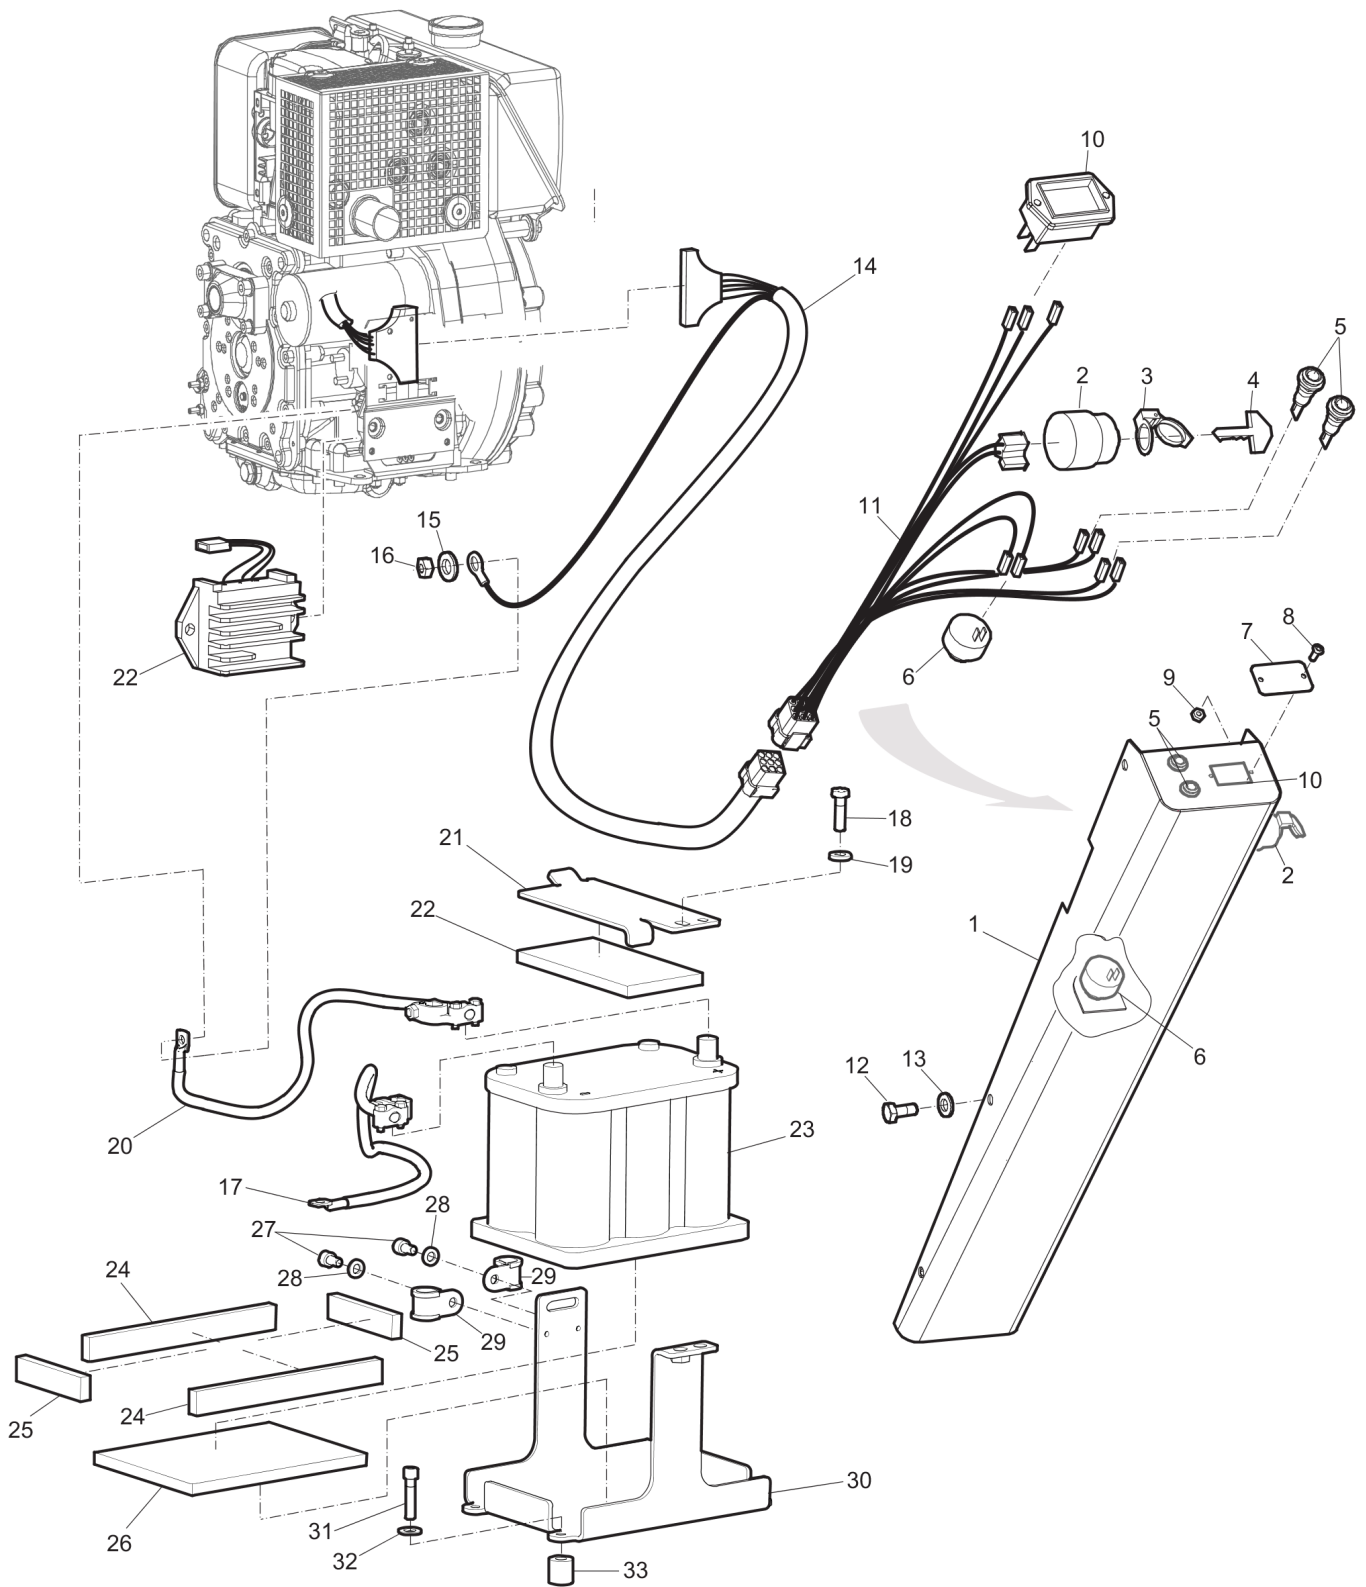

Spare parts list Electric equipment

Refer to Parts Online for the most up to date information. The printed information might be outdated.

Mon Mar 28 00:01:30 MDT 2016

Item	Part No.	Name	Qty	L
1	4700378223	Control panel, cpl	1	
2	4700238158	Ignition switch	1	
3	4700904428	Cover, ignition	1	
4	4700238236	Ignition key	1	
5	4700791058	Diode lamp	2	
6	4700385599	Buzzer	1	
7	4700376867	Cover	1	
8	4700904967	Screw	2	
9	4700928927	Lock nut	2	
10	-	Hour meter	1	A
11	4700378225	Cable harness	1	
12	4700500019	Hex. screw	7	
13	4700904229	Steel plain washer 8.4X16X1.5	7	
14	4700282727	Cable harness	1	
15	-	Nut	1	
16	-	Washer M8 ISO 7089, 13/25,4x3,4	1	
17	4700281201	Battery cable (+)	1	
18	0147136403	Screw hexagon	1	
19	0300013022	Washer, 10.5 x 22 x 4 mm	1	
20	4700281202	Battery cable (-)	1	
21	3382012765	Holder	1	
22	4700384612	Insulation	1	
23	4700394643	Battery	1	
24	3382014332	Insulation	2	
25	3382014333	Insulation	2	
26	3382012839	Insulation	1	
27	0211124303	Screw M6x10 ISO 4762	2	
28	0301232100	Plain washer 6.4 x 12 x 1.6	2	
29	4700921039	Pipe clamp	2	
30	3382012763	Battery holder	1	
31	0211132703	Hex sock. Screw	4	
32	0301233500	Plain washer 8.4 x 16 x 1.6	4	
33	4700370222	Spacer sleeve	4