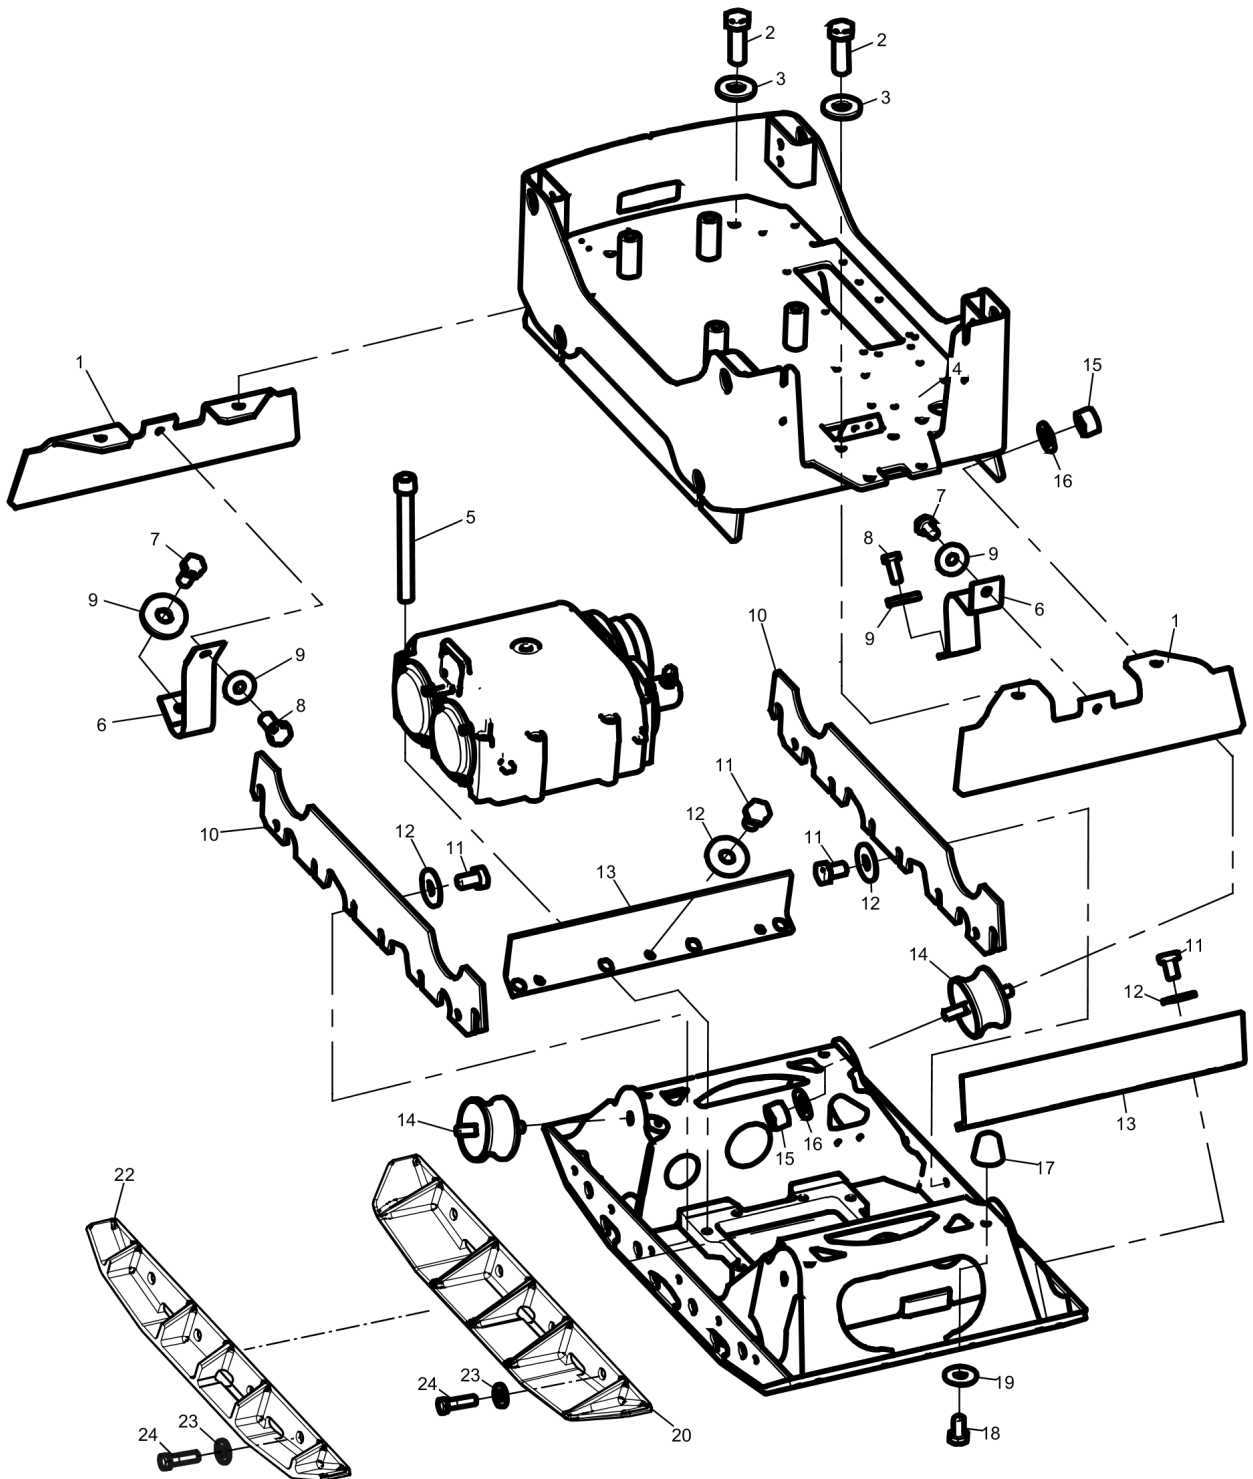

Spare parts list Frame and hoods

Refer to Parts Online for the most up to date information. The printed information might be outdated.

Mon Mar 28 00:01:17 MDT 2016

Item	Part No.	Name	Qty	L
1	4700508022	Hexagon socket head cap screw	8	
2	4700388846	Latch, complete	2	
3	-	Hatch	1	
4	-	Lock	1	
5	3382010054	Front hood	1	
6	4700904650	Button head socket screw, M6x12	8	
7	4700904655	Washer, 6 x 18 x 2 mm, 0.24 x 0.71 x 0.08 in. 300 HV	14	
8	4700381882	Hinge	2	
9	4700904649	Screw	8	
10	3382012695	Safety frame	1	
11	4700387956	Lock plate	2	
12	4700904698	Steel plain washer	4	
13	4700923976	Lock nut	4	
14	3382012718	Rear hood	1	
15	3382012802	Crossbeam	1	
16	0266211200	Nut DIN934	4	
17	0301235800	Plain washer 13 x 24 x 2.5	8	
18	0211196541	Unbrako screw	4	
19	3382012668	Engine plate	1	
20	0147300072	Screw	4	

Spare parts list Ground plate installation

Refer to Parts Online for the most up to date information. The printed information might be outdated.

Mon Mar 28 00:01:18 MDT 2016

Item	Part No.	Name	Qty	L
1	3382012792	Cover	2	
2	0147140203	Hex head screw	4	
3	4700904213	Steel plain washer M12 13X30X4	4	
4	3382012668	Engine plate	1	
5	0211196492	Hexagon socket head cap screw	10	
6	3382010021	Strap	2	
7	-	Screw M6 x 20 mm 8.8 A2K	2	
8	-	Screw M6 x 20 mm 8.8 A2K	2	
9	-	Washer	4	
10	3382012993	Cover	2	
11	0147135903	Hex Head screw	18	
12	0300027417	Washer-flat	18	
13	3382012792	Cover	2	
14	3382014149	Shock absorber	4	
15	0266211400	Hexagon nut	8	
16	0301237800	Plain washer(A) 17 x 30 x 3	8	
17	3382014282	Rubber stop	4	
18	4700900486	Screw	4	
19	4700928441	Washer, 21 x 45 mm	4	
20	3382014937	Extension plate, 150 mm	2	
22	3382014938	Extension plate, 75 mm	2	
23	0147155103	Screw din933	8	
24	0333050008	Steel plain washer 21x36x6	8	