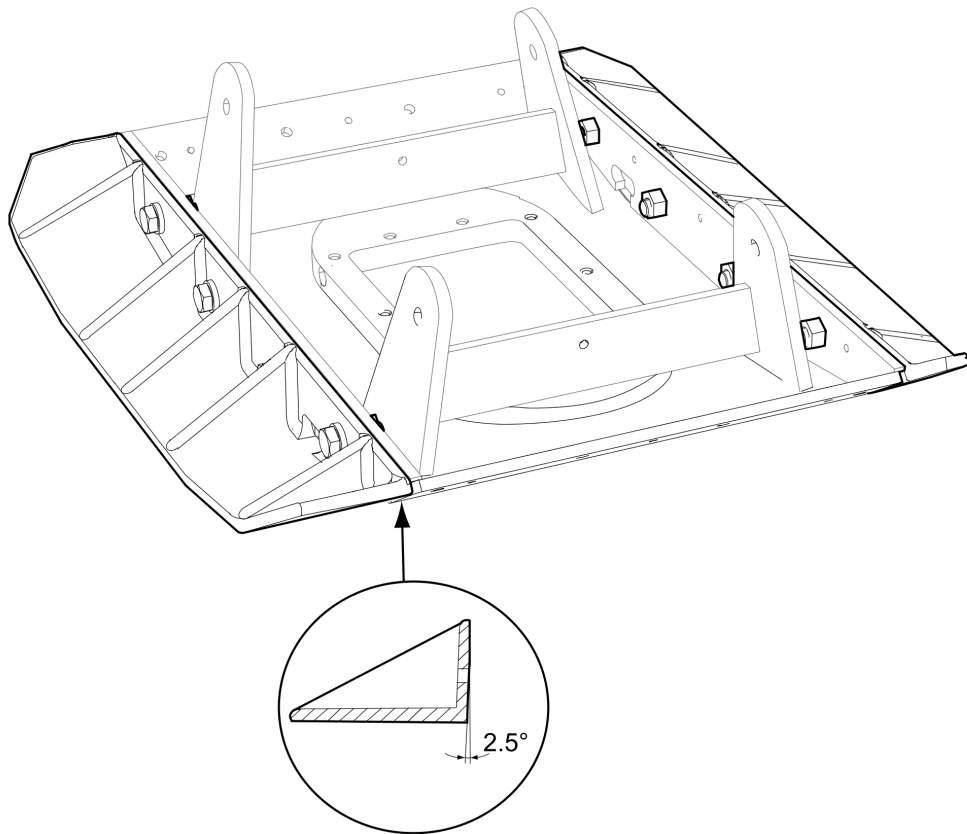

Kits Slanted extension plate kit 2 x 150 mm (2 x 5.90 in.)

Item	Part No.	Name	Qty	L
1	4700382068	Slanted extension plate kit 2 x 150 mm (2 x 5.90 in.)	1	
2	-	Extension plate, 150 mm, 5.90 in., Slanted 2.5°	2	
3	-	Screw, M20 x 50 mm 8.8 A9K	8	
4	-	Washer, 21 x 45 mm, 0.83 x 0.87 x 1.77 in. 300 HV	8