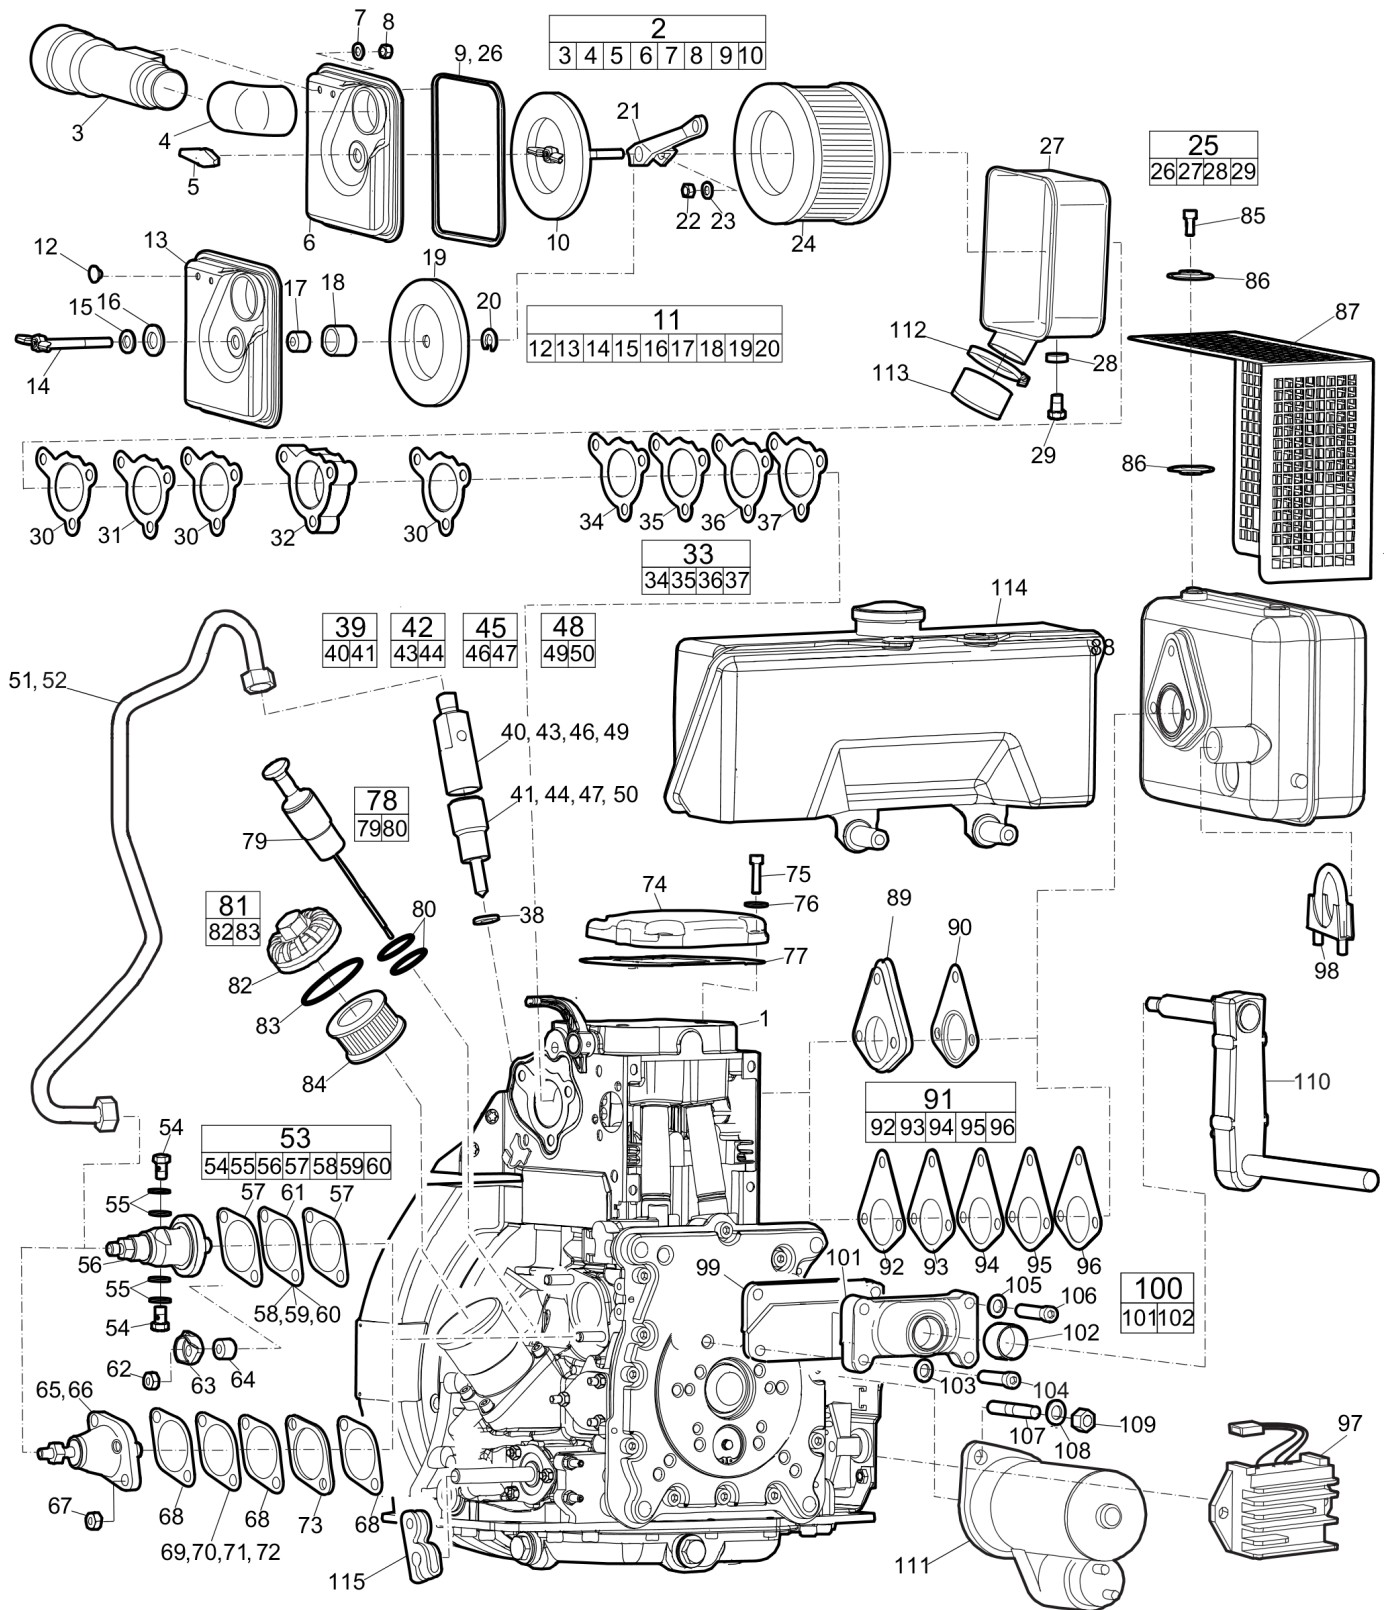

Spare parts list Engine, Hatz 1D81Z electric start

Refer to Parts Online for the most up to date information. The printed information might be outdated.

Mon Mar 28 00:01:25 MDT 2016

Item	Part No.	Name	Qty	L
1	3382014348	Engine, complete, Hatz 1D81Z electric start,	1	A
2	3382100249	Air filter cover, complete	1	B
3	4700239883	Cyclone	1	
4	4700239882	Elbow	1	
5	4700937017	Nut	1	
6	-	Cover	1	
7	-	Washer, M6	2	
8	-	Nut, M6	2	
9	4700239526	Gasket	1	
10	3382100235	Holder	1	
11	3382100248	Air filter cover, complete	1	C
12	4700239532	Plug	2	
13	-	Cover	1	
14	4700239531	Screw	1	
15	4700239529	Washer	1	
16	4700239530	Washer	1	
17	4700239525	Gasket	1	
18	4700239524	Bushing	1	
19	4700239523	Cover	1	
20	4700239522	Washer	1	
21	4700239519	Bracket	1	
22	-	Nut, M8	2	
23	-	Washer, M8	2	
24	4700239423	Air filter	1	
25	4700239516	Housing	1	
26	4700239526	Gasket	1	
27	-	Housing	1	
28	4700239533	Washer	1	
29	4700239534	Screw	1	
30	4700937439	Gasket	3	
31	4700937440	Gasket	1	
32	4700937443	Gasket	1	
33	4700937442	Gasket kit	1	
34	-	Flat gasket	1	
35	-	Flat gasket	1	
36	-	Flat gasket	1	
37	-	Flat gasket	1	

Refer to Parts Online for the most up to date information. The printed information might be outdated.

Mon Mar 28 00:01:25 MDT 2016