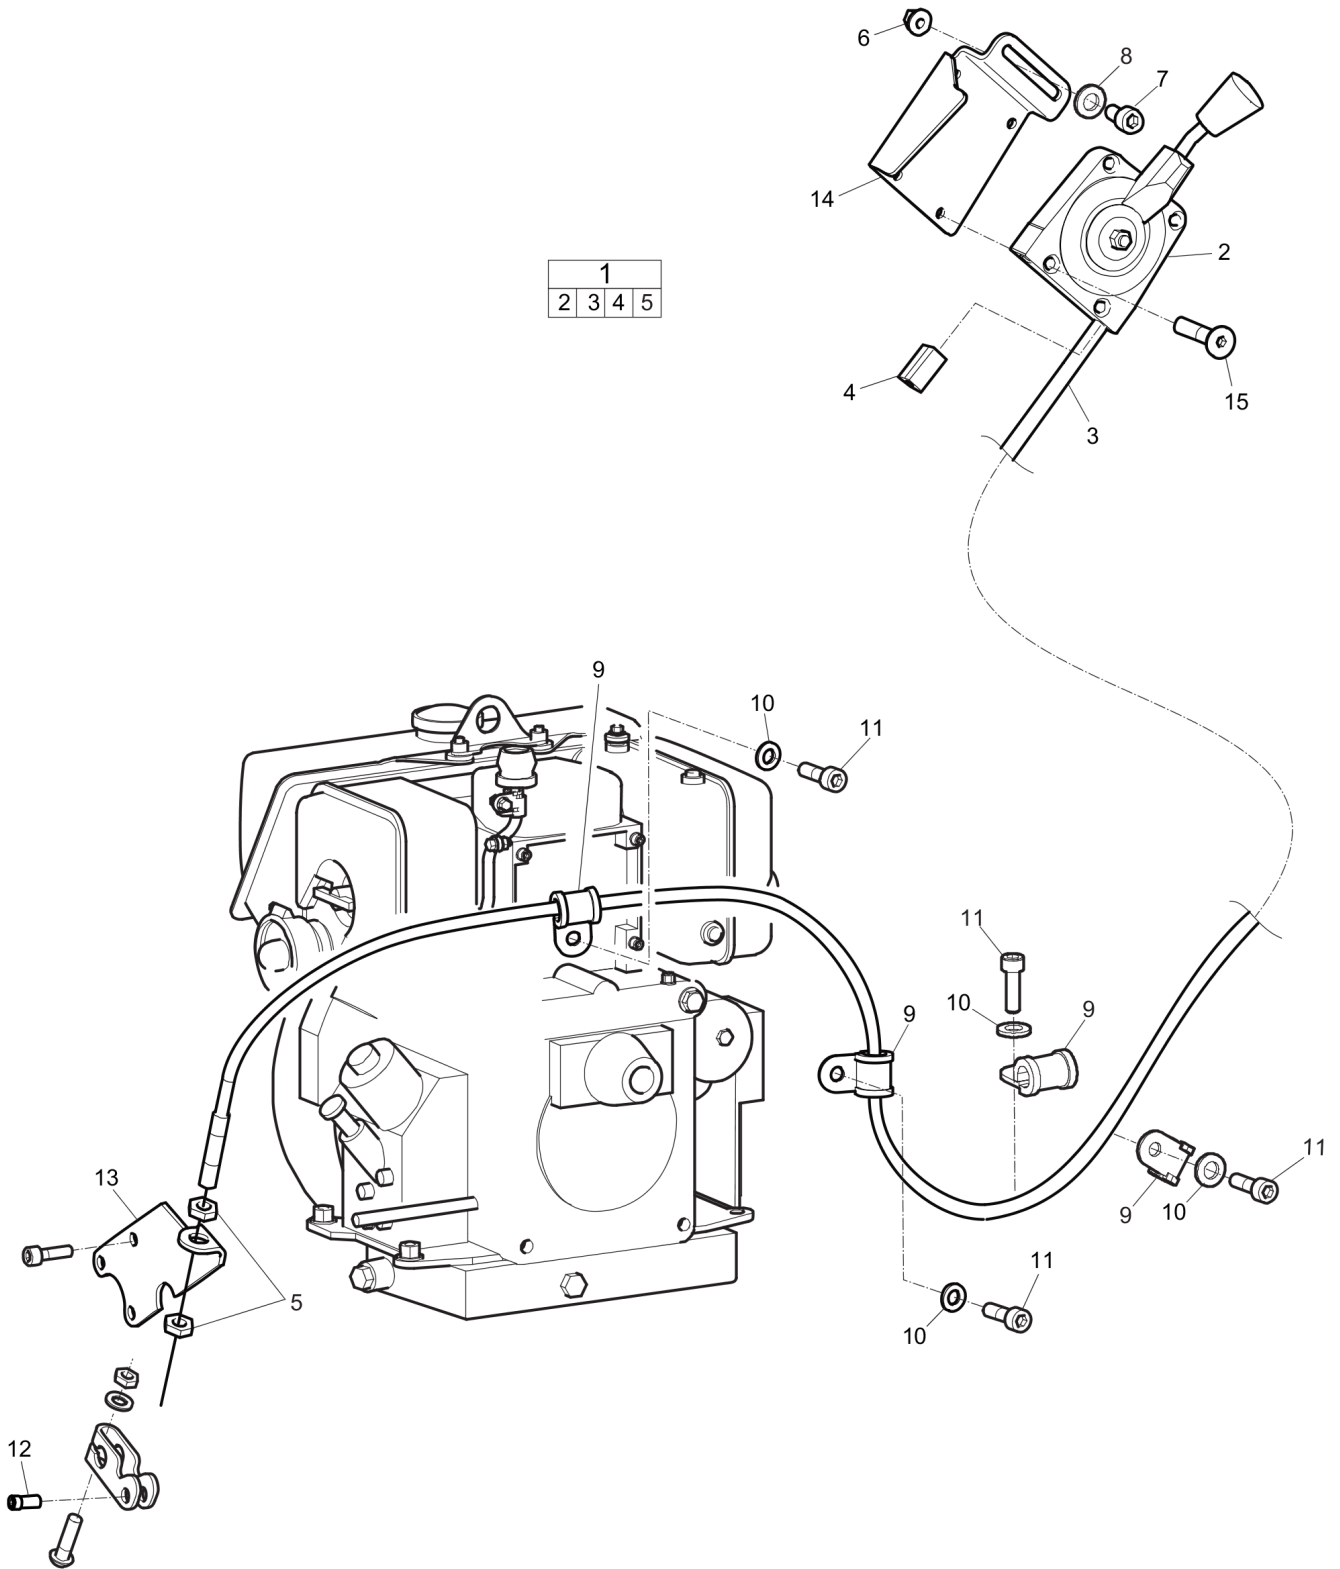

Spare parts list Non EPA throttle control

Refer to Parts Online for the most up to date information. The printed information might be outdated.

Mon Mar 28 00:01:32 MDT 2016

Item	Part No.	Name	Qty	L
1	3382014295	Throttle control, complete	1	
2	-	Throttle handle	1	
3	3382014294	Control cable, complete	1	
4	4700238443	Square nipple	1	
5	-	Nut, M10	2	
6	4700902285	Nut	1	
7	4700508025	Screw	1	
8	4700904228	Washer 6.4x12x1.5 mm 300 HV	1	
9	4700921065	Clamp	5	
10	0301232100	Plain washer 6.4 x 12 x 1.6	5	
11	0211124703	Hex socket screw	5	
12	4700281236	Nipple	1	
13	4700281228	Bracket	1	
14	4812070115	Throttle control bracket	1	
15	4700904747	Screw M5x30	4