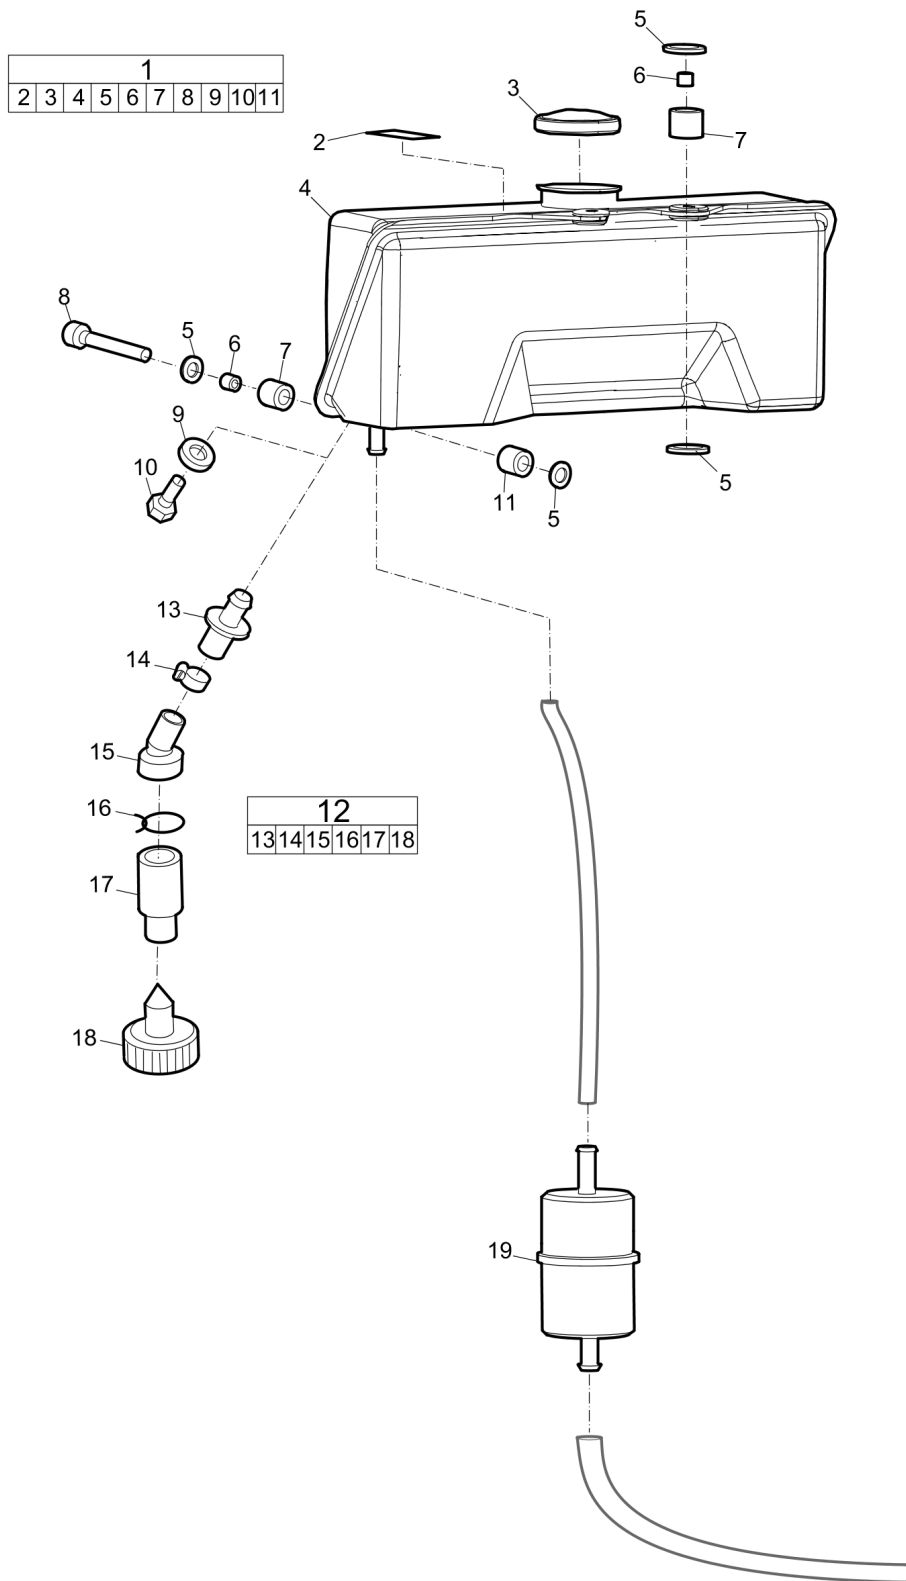

Spare parts list Fuel tank Hatz 1D81

Refer to Parts Online for the most up to date information. The printed information might be outdated.

Mon Mar 28 00:01:27 MDT 2016

Item	Part No.	Name	Qty	L
1	3382100250	Fuel tank, complete	1	
2	--	Label	1	
3	4700239554	Fuel cap	1	
4	--	Fuel tank	1	
5	4700937422	Washer	12	
6	4700937423	Spacer	6	
7	4700937424	Spacer	6	
8	--	Screw, M8 x 40 mm	4	
9	4700238362	Washer	1	
10	4700937435	Plug	1	
11	4700937436	Sleeve	4	
12	4700938339	Water separator, cpl	1	
13	3382100158	Nipple	1	
14	3382100157	Clamp	1	
15	--	Hose	1	
16	--	Hose clip	1	
17	--	Water separator	1	
18	--	Drain screw	1	
19	4700937430	Fuel filter	1