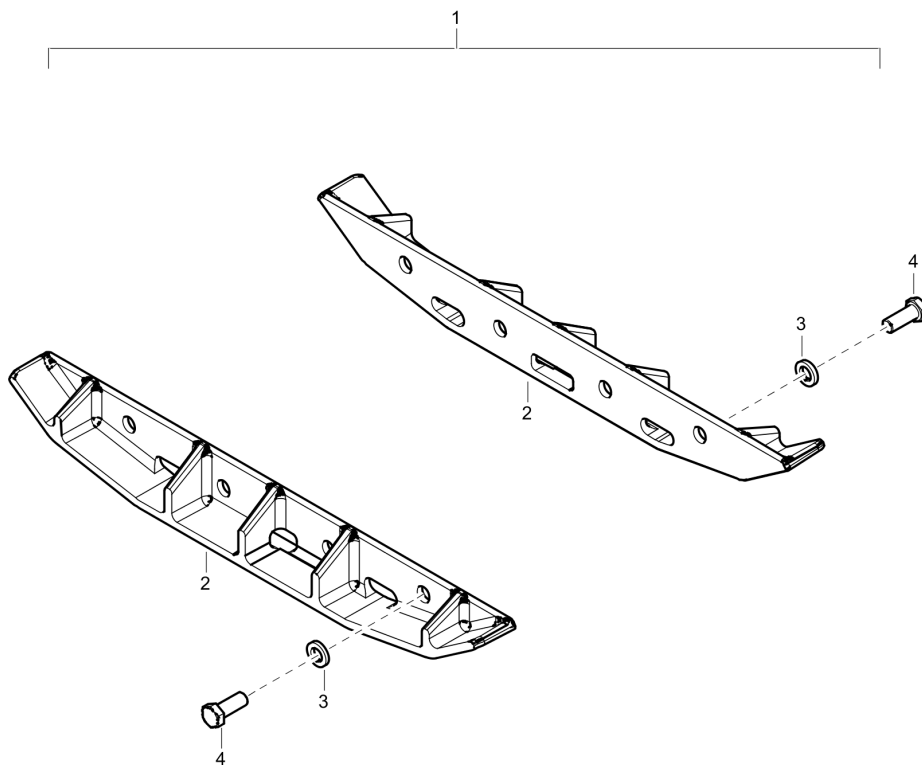

Kits Extension plate kit 2 x 75 mm (2 x 2.95 in.)

Item	Part No.	Name	Qty	L
1	3382014950	Extension plate kit 2 x 75 mm (2 x 2.95 in.)	1	
2	-	Extension plate, 75 mm, 2.95 in.	2	
3	-	Washer, 21 x 36 x 6 mm, 0.83 x 1.42 x 0.24 300 HV	8	
4	-	Screw, M20 x 50 mm 8.8 A9K	8