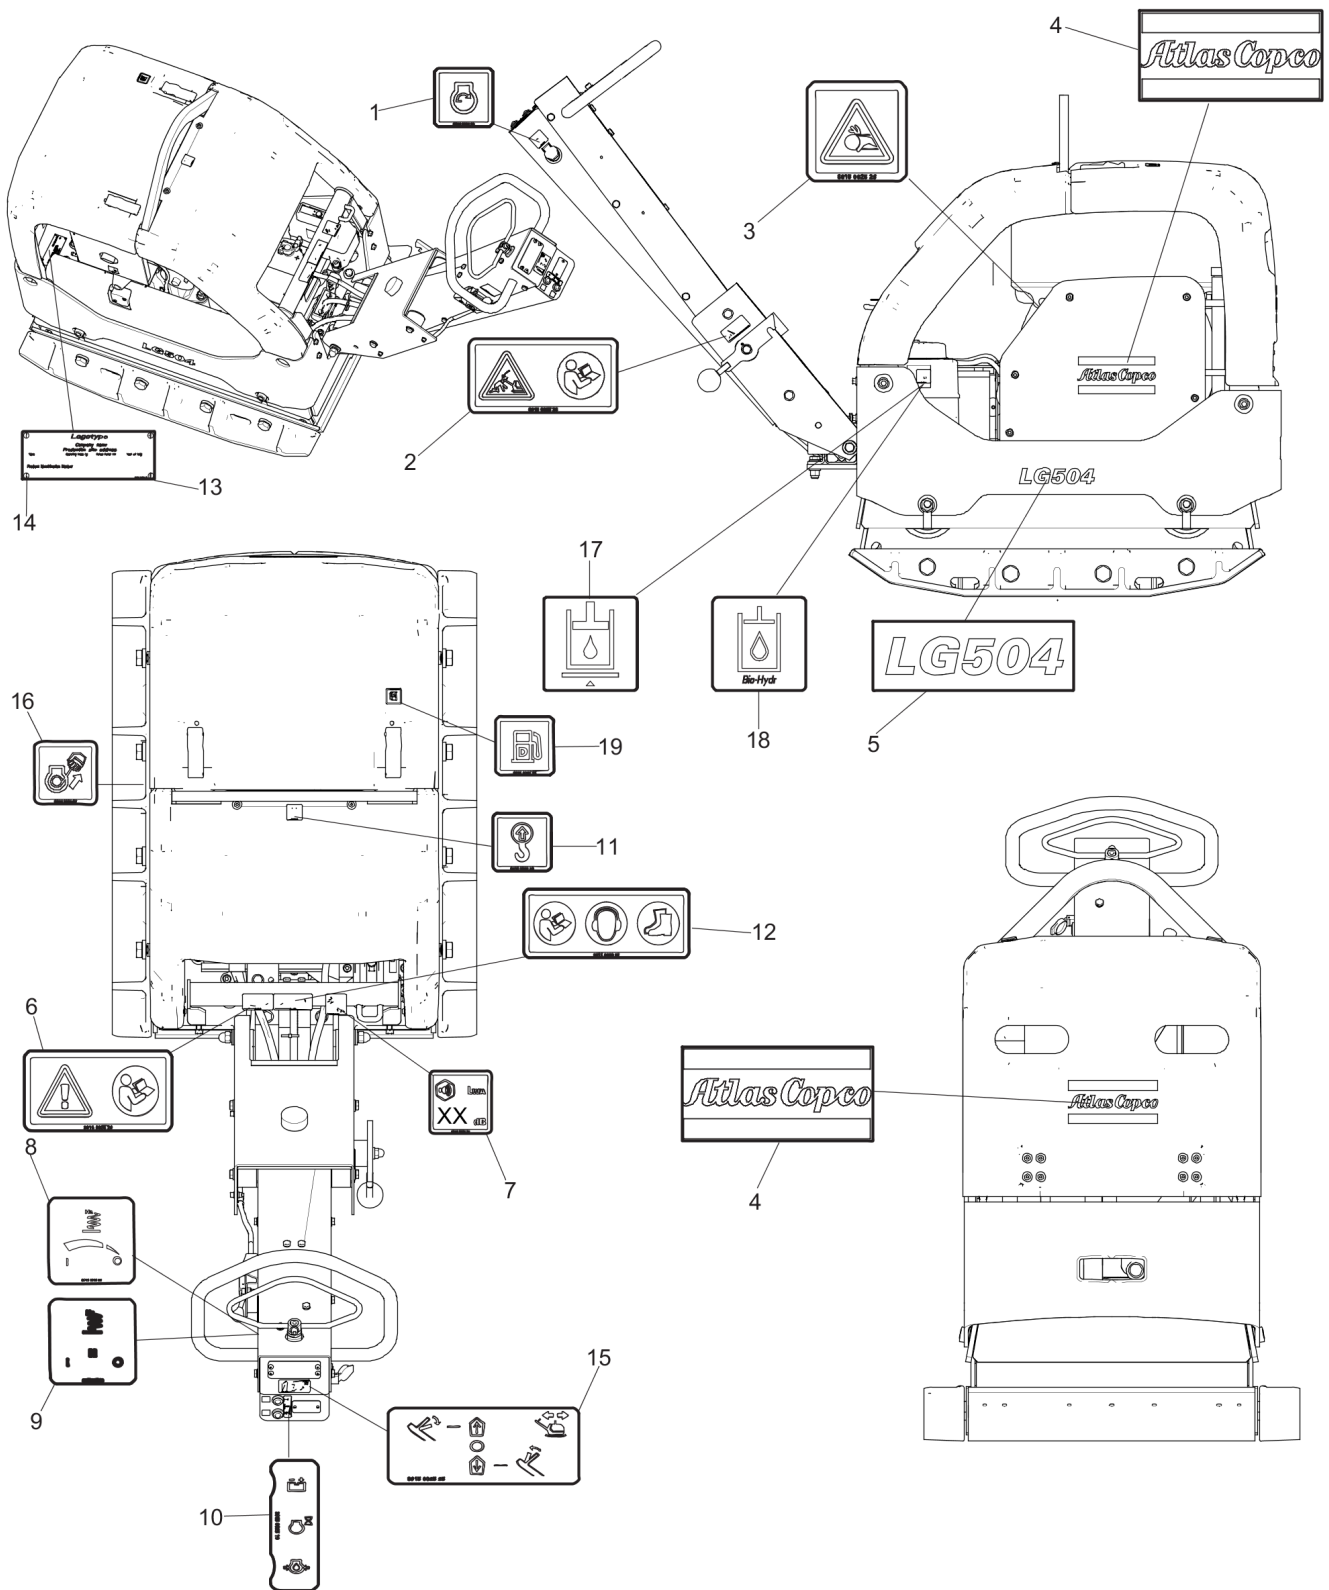

Spare parts list Labels

Refer to Parts Online for the most up to date information. The printed information might be outdated.

Mon Mar 28 00:01:33 MDT 2016

Item	Part No.	Name	Qty	L
1	8915002520	Label, electric engine start	1	
2	8915002523	Safety label, lock handle	1	
3	8915002526	Safety label, rotating V-belts	1	
4	8915300077	Product label, "Atlas Copco"	2	
5	8915300184	Product label "LG 504"	2	
6	8915002529	Safety label, read instruction	1	
7	-	Nosie level label	1	
8	8915002521	Label, throttle control non EPA	1	
9	8915002530	Label, throttle control EPA	1	
10	8915002519	Label, charging, hour meter and engine oil pressure	1	
11	8915002528	Label, lifting point	1	
12	8915002387	Safety label, read instructions, ear protection and safety boots	1	
13	-	Data plate	1	
14	-	Screw M6 x 20 mm 8.8 A2K	4	
15	8915002525	Label, operator panel	1	
16	8915002527	Label, manual start	1	
17	4700272373	Label, hydraulic oil level	1	
18	4700904601	Decal "BIO HYDRAULIC OIL"	1	
19	8915002626	Label,fuel	1