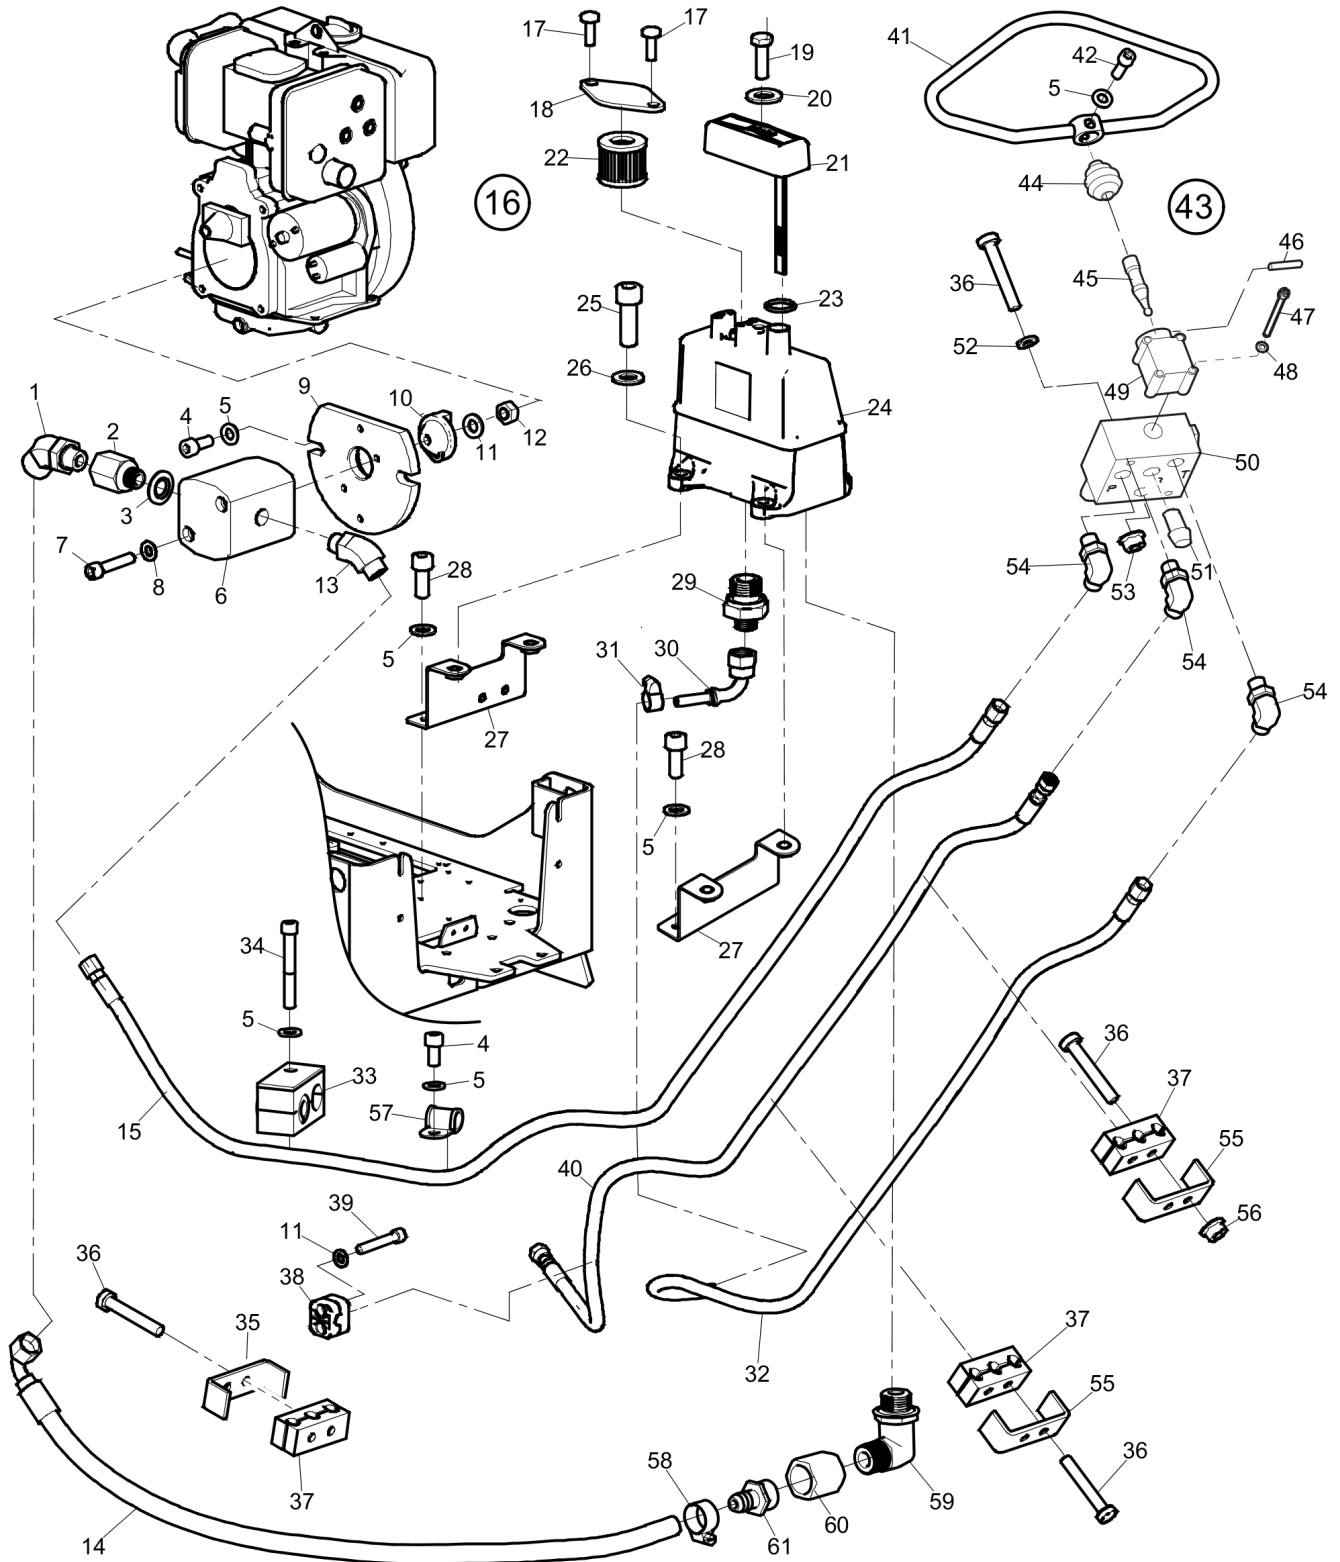

Spare parts list Hydraulic system

Refer to Parts Online for the most up to date information. The printed information might be outdated.

Mon Mar 28 00:01:29 MDT 2016

Item	Part No.	Name	Qty	L
1	4700792253	Elbow	1	
2	3390019900	Connection	1	
3	0661100025	Seal washer	1	
4	0211132303	Hex. sock. screw	3	
5	0301233500	Plain washer 8.4 x 16 x 1.6	9	
6	3382014293	Hydraulic pump	1	
7	0211121803	Hexagon socket head cap screw	2	
8	0301231800	Plain washer	2	
9	3382014239	Adapter	1	
10	3382014238	Coupling	1	
11	0301232100	Plain washer 6.4 x 12 x 1.6	3	
12	0266210800	Nut	1	
13	4700791415	Elbow 45, O-ring	1	
14	3382014297	Hydraulic hose	1	
15	3382014299	Hydraulic hose	1	
16	4700376677	Hydraulic oil tank, complete	1	
17	4700904960	Screw	2	
18	4700381563	Holder	1	
19	4700500021	Hex. screw	1	
20	4700904229	Steel plain washer 8.4X16X1.5	1	
21	4700381385	Cover with oil dipstick	1	
22	4700381566	Air filter	1	
23	4700160110	O-ring	1	
24	-	Oil tank	1	
25	0211136303	Hex socket screw	4	
26	0301234400	Washer plain	4	
27	3382014893	Bracket	2	
28	0211132203	Hex socket screw	4	
29	0570702539	Connection	1	
30	0570710005	Hose connection	1	
31	4700313108	Hose clamp	1	
32	3382012895	Hydraulic hose	1	
33	4700383458	Hose holder	1	
34	0211133203	Hex socket screw	1	
35	3382010182	Bracket	1	
36	0147133003	Hex head screw	8	
37	4700280534	Rubber block	3	

Refer to Parts Online for the most up to date information. The printed information might be outdated.

Mon Mar 28 00:01:29 MDT 2016