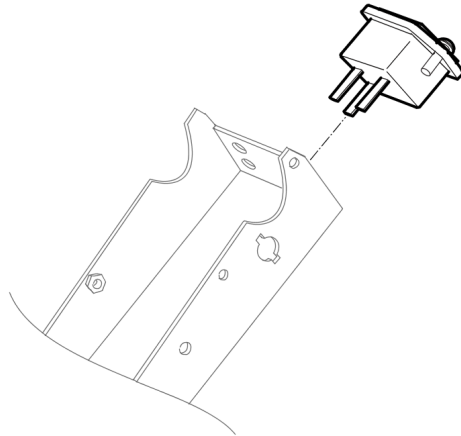

Kits Hour meter kit

Item	Part No.	Name	Qty	L
1	4700376934	Hour meter kit	1	
2	-	Hour meter	1	
3	-	Screw, M3 x 10 mm 8.8 A2-70	2	
4	-	Nut, M3 A2K	2