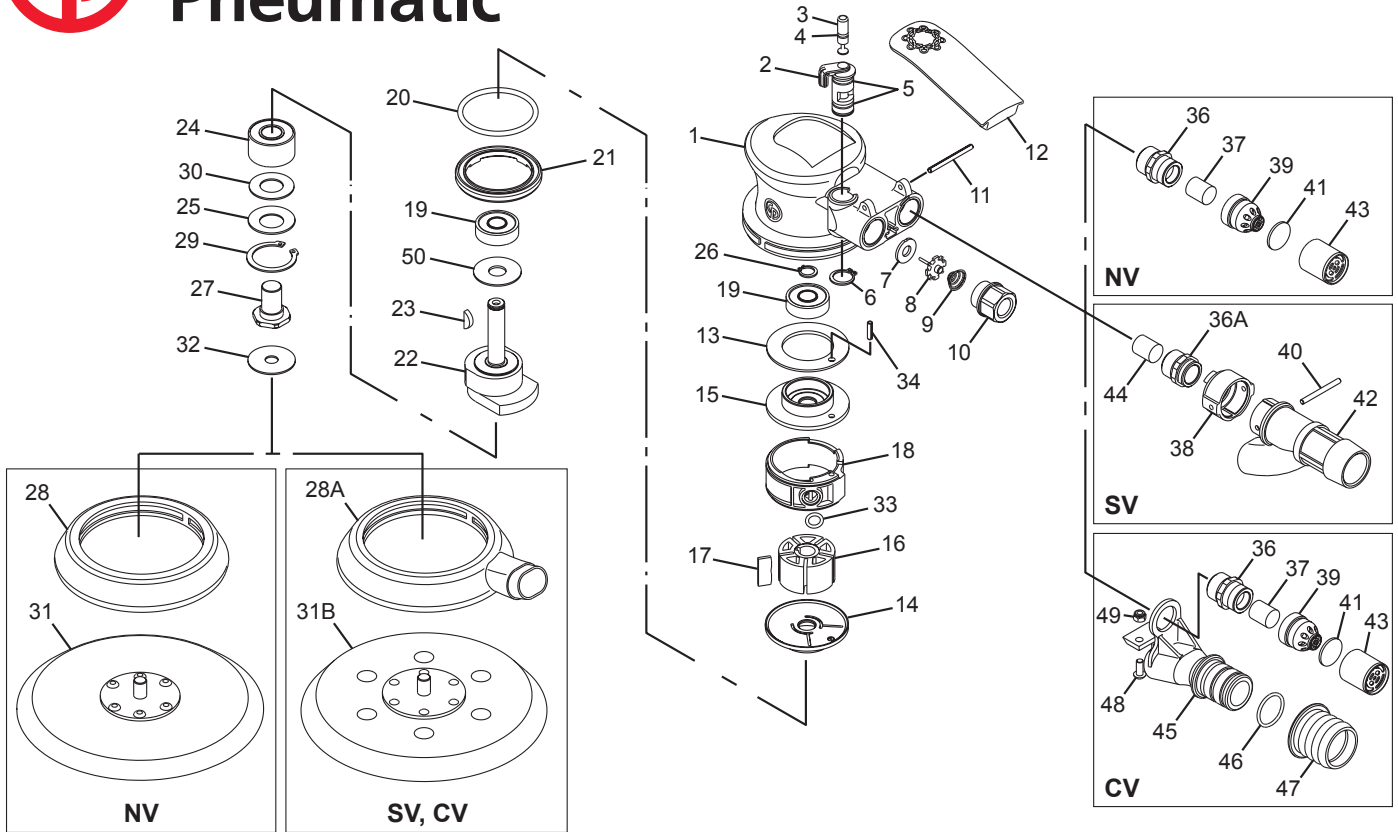

Chicago Pneumatic

CP7215, CP7225, CP7255 Series 6" (150mm) Palm Sanders

Item No.	Parts No.	Description	Qty
A	8940168367	Throttle Kit	
2		Regulator	1
3		Valve Stem	1
4		O-Ring	1
5		O-Ring	2
6		Retaining ring	1
B	8940168368	Valve Seat Kit	
7		Valve seat	1
8		Tip Valve	1
9		Conical Spring	1
C	8940168369	Exhaust Kit (for NV & CV)	
36		Muffler Screw	1
37		Muffler	1
38		Connector (for SV)	1
39		Nozzle	1
41		Muffler	1
43		Muffler Cap	1
D		ECO Change Motor Kit Composition	
13		Front Ring	1
14		Rear End Plate	1
15		Front End Plate	1
16	8940163416	Rotor	1
17	8940163417	Blades set (5 pcs.)	1
18	8940163418	Cylinder	1
19		Bearing	2
20	8940163420	O-Ring	1
22		Motor Shaft Balancer (see detail below**)	1
23		Rotor Key	1
24		Bearing	1
25		Bearing Shield	1
26		Snap Ring	1
27		Balancer Shaft	1
29		Snap Ring	1
30		Bearing Seal	1
33	8940163435	O-Ring	1
34		Pin	1
50		Anti-dust washer	1
**	8940168372	ECO Change Motor Kit CP7255	
22		Motor Shaft Balancer 3/16" (5mm) orbital	1
**	8940168373	ECO Change Motor Kit CP7215	
22		Motor Shaft Balancer 3/8" (10mm) orbital	1
**	8940168374	ECO Change Motor Kit CP7225	
22		Motor Shaft Balancer 3/32" (2.5mm) orbital	1
1	8940163399	Housing Assembly 3/16" (5mm) orbital ; red color	1
10	8940163409	Air Inlet	1
11	8940163494	Spring Pin	1
12	8940163410	Lever 3/32" (2.5mm) orbital	1
	8940163411	Lever 3/16" (5mm) orbital	1