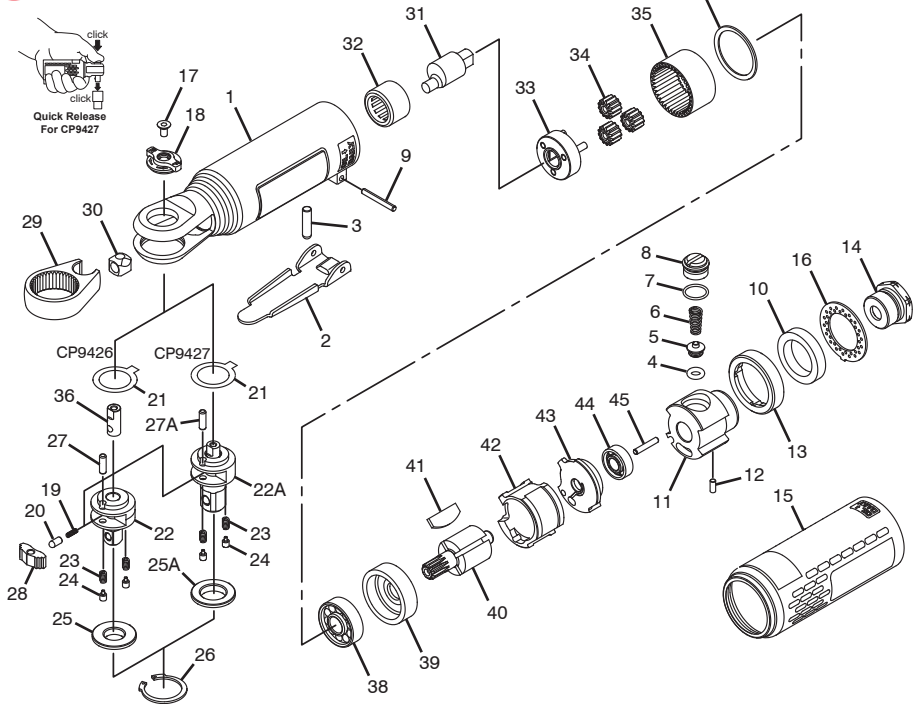

**Chicago  
Pneumatic**

**CP9426 & CP9427  
Ratchet Wrench**

<b>Index No.</b>	<b>Part No.</b>	<b>Description</b>	<b>No. Req'd.</b>	<b>Index No.</b>	<b>Part No.</b>	<b>Description</b>	<b>No. Req'd.</b>
1	2050526543	Housing	1	27	2050526833	Planet Pin	1
2	2050526553	Trigger	1	27A	2050526843	Planet Pin	1
3	2050526563	Valve Stem	1	28	2050526853	Ratchet Pawl	1
4	2050526573	O-Ring	1	29	2050526863	Yoke	1
5	2050526583	Discharge Sheet	1	30	2050526873	Drive Bushing	1
6	2050526593	Discharge Sheet Spring	1	31	2050526883	Motor Shaft Blancer	1
7	2050526603	O-Ring	1	32	2050526893	Needle Bearing	1
8	2050526613	Discharge Sheet Seal	1	33	2050526903	Planet Cage	1
9	2050526623	Spring Pin	1	34	2050526913	Planet Gear	3
10	2050526633	Muffler	1	35	2050526923	Internal Gear	1
11	2050526643	Valve Unit	1	36	2050526933	Reverse Lever B	1
12	2050526653	Pin	1	37	2050526943	Spring-Washer	1
13	2050526663	Packing	1	38	2050526953	Bearing	1
14	2050526673	Air Inlet	1	39	2050526963	Front Bearing Plate	1
15	2050526683	Handle Grip	1	40	2050526973	Rotor	1
16	2050526693	Deflector	1	41	2050526983	Blades Set (4)	1
17	2050526703	Counter Sunk Screw	1	42	2050526993	Cylinder	1
18	2050526713	Reverse Lever A	1	43	2050527003	Rear End Plate	1
19	2050526723	Reverse Spring	1	44	2050527013	Bearing	1
20	2050526733	Reverse Pin	1	45	2050527023	Spring Pin	1
21	2050526743	Yoke-Washer	1		2050527033	Tune-Up Kit	
22	2050526753	Anvil Assembly	1		(Incl: Index Nos. 4, 5, 6, 7, 20, 21, 23, 24, 26, 41)		
22A	2050526773	Anvil B Assembly	1		2050527043	Ratchet Head Replacement Kit (CP9426)	
23	2050526783	Thrust Washer Spring	2		(Incl: Index Nos. 19, 20, 21, 22, 23, 24, 25, 26, 27, 28, 36)		
24	2050526793	Pin	2		2050527053	Ratchet Head Replacement Kit (CP9427)	
25	2050526803	Anvil-Washer	1		(Incl: Index Nos. 19, 20, 21, 22A, 23, 24, 25A, 26, 27A, 28)		
25A	2050526813	Anvil-Washer	1				
26	2050526823	In-Concentric Ring	1				

2050527083	OPERATOR'S MANUAL
8940169020	CE DECLARATION
6159948710	SAFETY INSTRUCTIONS